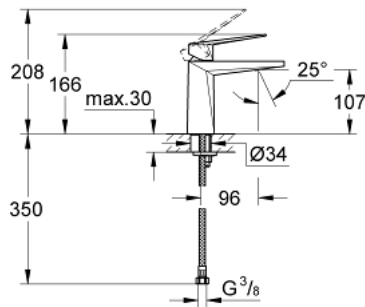

24 342 DC0 **ALLURE BRILLIANT SINGLE-LEVER BASIN MIXER 1/2"**
M-SIZE

PRODUCT DESCRIPTION

- Colour: Supersteel
- single hole installation
- GROHE SilkMove 28 mm ceramic cartridge
- temperature limiter
- GROHE LongLife finish
- GROHE EcoJoy - less water, perfect flow
- maximum flow rate (at 3 bar): 5 l/min
- GROHE FastFixation installation system
- spout with integrated mousseur
- smooth body
- flexible connection hoses
- min. recommended pressure 1.0 bar

24 342 DC0 **ALLURE BRILLIANT SINGLE-LEVER BASIN MIXER 1/2"**
M-SIZE

SELECT SPARE PART: , October 2021 – now

- 1: Lever (Spare part-nr. 46793DC0)
 - 2: Cartridge (Spare part-nr. 46580000)
 - 3: Fitting ring (Spare part-nr. 46715000)
 - 4: Race (Spare part-nr. 46794DC0)
 - 5: Shank mounting kit (Spare part-nr. 46249000)
 - 6: Mounting wrench (Spare part-nr. 19017000)*
- * Optional accessories