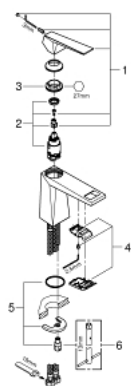

24 342 DC0 **ALLURE BRILLIANT SINGLE-LEVER BASIN MIXER 1/2"**
M-SIZE

PRODUCT DESCRIPTION

- Colour: Supersteel
- single hole installation
- GROHE SilkMove 28 mm ceramic cartridge
- temperature limiter
- GROHE LongLife finish
- GROHE EcoJoy - less water, perfect flow
- maximum flow rate (at 3 bar): 5 l/min
- GROHE FastFixation installation system
- spout with integrated mousseur
- smooth body
- flexible connection hoses
- min. recommended pressure 1.0 bar

24 342 DC0 **ALLURE BRILLIANT SINGLE-LEVER BASIN MIXER 1/2"**
M-SIZE

SELECT SPARE PART: , October 2021 – now

- 1: Lever (Spare part-nr. 46793DC0)
 - 2: Cartridge (Spare part-nr. 46580000)
 - 3: Fitting ring (Spare part-nr. 46715000)
 - 4: Race (Spare part-nr. 46794DC0)
 - 5: Shank mounting kit (Spare part-nr. 46249000)
 - 6: Mounting wrench (Spare part-nr. 19017000)*
- * Optional accessories