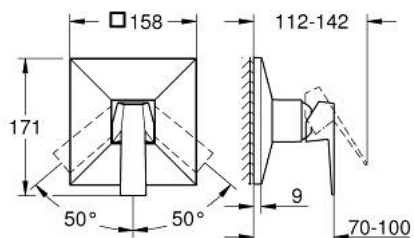

24 277 DC0 ALLURE BRILLIANT SINGLE-LEVER SHOWER MIXER

PRODUCT DESCRIPTION

- Colour: Supersteel
- trim set for GROHE Rapido SmartBox (35 600/35 604)
- GROHE SilkMove 46 mm ceramic cartridge
- GROHE LongLife finish
- wall escutcheon with GROHE FastFixation (covered escutcheon- and shaft sealing, covered fixing)
- metal escutcheon, retroactively 6° adjustable
- metal lever
- without roughing-in set 35 600/35 604 (please order separately)
- flow performance: outlet B or C = 30 l/min

24 277 DC0 ALLURE BRILLIANT SINGLE-LEVER SHOWER MIXER

SELECT SPARE PART: , October 2021 – now

- 1: Lever (Spare part-nr. 46804DC0)
 - 2: Escutcheon (Spare part-nr. 48613DC0)
 - 3: Mounting plate (Spare part-nr. 48441000)
 - 4: Shield (Spare part-nr. 46784DC0)
 - 5: Cartridge (Spare part-nr. 46048000)
 - 6: Ball seal dia. 9x6.8 mm (Spare part-nr. 48360000)
 - 7: Temperature limiter (Spare part-nr. 46375000)*
 - 8: Universal extension set single-lever mixers, 25 mm (Spare part-nr. 14056000)*
 - 9: Universal extension set single-lever mixers, 50 mm (Spare part-nr. 14057000)*
- * Optional accessories