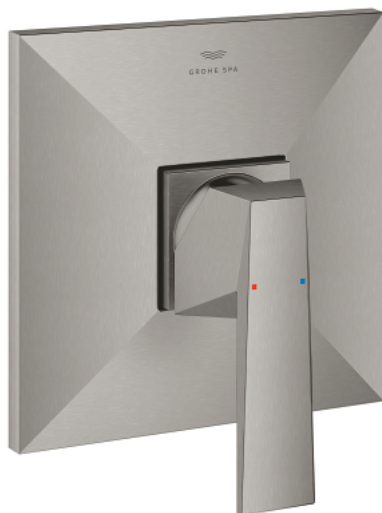

24 277 DC0 ALLURE BRILLIANT SINGLE-LEVER SHOWER MIXER

PRODUCT DESCRIPTION

- Colour: Supersteel
- trim set for GROHE Rapido SmartBox (35 600/35 604)
- GROHE SilkMove 46 mm ceramic cartridge
- GROHE LongLife finish
- wall escutcheon with GROHE FastFixation (covered escutcheon- and shaft sealing, covered fixing)
- metal escutcheon, retroactively 6° adjustable
- metal lever
- without roughing-in set 35 600/35 604 (please order separately)
- flow performance: outlet B or C = 30 l/min

24 277 DC0 ALLURE BRILLIANT SINGLE-LEVER SHOWER MIXER

SELECT SPARE PART: , October 2021 – now

- 1: Lever (Spare part-nr. 46804DC0)
 - 2: Escutcheon (Spare part-nr. 48613DC0)
 - 3: Mounting plate (Spare part-nr. 48441000)
 - 4: Shield (Spare part-nr. 46784DC0)
 - 5: Cartridge (Spare part-nr. 46048000)
 - 6: Ball seal dia. 9x6.8 mm (Spare part-nr. 48360000)
 - 7: Temperature limiter (Spare part-nr. 46375000)*
 - 8: Universal extension set single-lever mixers, 25 mm (Spare part-nr. 14056000)*
 - 9: Universal extension set single-lever mixers, 50 mm (Spare part-nr. 14057000)*
- * Optional accessories