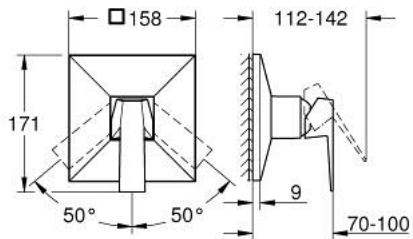

## 24 277 000 ALLURE BRILLIANT SINGLE-LEVER SHOWER MIXER

### PRODUCT DESCRIPTION

- Colour: chrome
- trim set for GROHE Rapido SmartBox (35 600/35 604)
- GROHE SilkMove 46 mm ceramic cartridge
- GROHE LongLife finish
- wall escutcheon with GROHE FastFixation (covered escutcheon- and shaft sealing, covered fixing)
- metal escutcheon, retroactively 6° adjustable
- metal lever
- without roughing-in set 35 600/35 604 (please order separately)
- flow performance: outlet B or C = 30 l/min

## 24 277 000 ALLURE BRILLIANT SINGLE-LEVER SHOWER MIXER

**SELECT SPARE PART:** , October 2021 – now

- 1: Lever (Spare part-nr. 46804000)
  - 2: Escutcheon (Spare part-nr. 48613000)
  - 3: Mounting plate (Spare part-nr. 48441000)
  - 4: Shield (Spare part-nr. 46784000)
  - 5: Cartridge (Spare part-nr. 46048000)
  - 6: Ball seal dia. 9x6.8 mm (Spare part-nr. 48360000)
  - 7: Temperature limiter (Spare part-nr. 46375000)\*
  - 8: Universal extension set single-lever mixers, 25 mm (Spare part-nr. 14056000)\*
  - 9: Universal extension set single-lever mixers, 50 mm (Spare part-nr. 14057000)\*
- \* Optional accessories