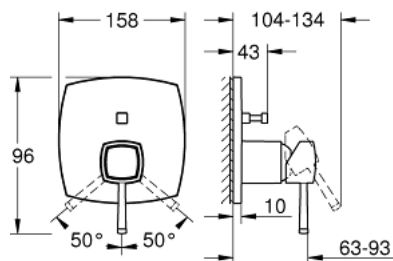

24 260 000 GRANDERA SINGLE-LEVER MIXER WITH 2-WAY DIVERTER

PRODUCT DESCRIPTION

- Colour: chrome
- trim set for GROHE Rapido SmartBox (35 600/35 604)
- GROHE SilkMove 46 mm ceramic cartridge
- GROHE LongLife finish
- wall escutcheon with GROHE FastFixation (covered escutcheon- and shaft sealing, covered fixing)
- metal escutcheon, retroactively 6° adjustable
- metal lever
- automatic 2-way diverter
- without roughing-in set 35 600/35 604 (please order separately)
- flow performance: outlet B = 27 l/min, outlet C = 27 l/min

24 260 000 GRANDERA SINGLE-LEVER MIXER WITH 2-WAY DIVERTER

SELECT SPARE PART: , October 2021 – now

- 1: Lever (Spare part-nr. 46833000)
- 2: Escutcheon (Spare part-nr. 48612000)
- 3: Mounting plate (Spare part-nr. 48438000)
- 4: Shield (Spare part-nr. 48455000)
- 5: Diverter (Spare part-nr. 48442000)
- 6: Cartridge (Spare part-nr. 46048000)
- 7: Non-return valve (Spare part-nr. 49085000)
- 8: Ball seal dia. 9x6.8 mm (Spare part-nr. 48360000)
- 9: Temperature limiter (Spare part-nr. 46375000)*
- 10: Backflow protection combination (EN1717) (Spare part-nr. 14055000)*
- 11: Universal extension set single-lever mixers, 25 mm (Spare part-nr. 1405600)*
- 12: Diverter (Spare part-nr. 48444000)*
- 13: Universal extension set single-lever mixers, 50 mm (Spare part-nr. 1405700)*
- 14: Diverter (Spare part-nr. 48445000)*