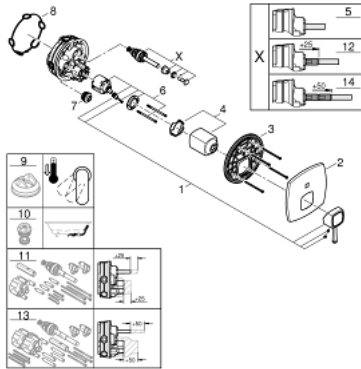

24 260 000 GRANDERA SINGLE-LEVER MIXER WITH 2-WAY DIVERTER

PRODUCT DESCRIPTION

- Colour: chrome
- trim set for GROHE Rapido SmartBox (35 600/35 604)
- GROHE SilkMove 46 mm ceramic cartridge
- GROHE LongLife finish
- wall escutcheon with GROHE FastFixation (covered escutcheon- and shaft sealing, covered fixing)
- metal escutcheon, retroactively 6° adjustable
- metal lever
- automatic 2-way diverter
- without roughing-in set 35 600/35 604 (please order separately)
- flow performance: outlet B = 27 l/min, outlet C = 27 l/min

24 260 000 GRANDERA SINGLE-LEVER MIXER WITH 2-WAY DIVERTER

SELECT SPARE PART: , October 2021 – now

- 1: Lever (Spare part-nr. 46833000)
- 2: Escutcheon (Spare part-nr. 48612000)
- 3: Mounting plate (Spare part-nr. 48438000)
- 4: Shield (Spare part-nr. 48455000)
- 5: Diverter (Spare part-nr. 48442000)
- 6: Cartridge (Spare part-nr. 46048000)
- 7: Non-return valve (Spare part-nr. 49085000)
- 8: Ball seal dia. 9x6.8 mm (Spare part-nr. 48360000)
- 9: Temperature limiter (Spare part-nr. 46375000)*
- 10: Backflow protection combination (EN1717) (Spare part-nr. 14055000)*
- 11: Universal extension set single-lever mixers, 25 mm (Spare part-nr. 1405600)*
- 12: Diverter (Spare part-nr. 48444000)*
- 13: Universal extension set single-lever mixers, 50 mm (Spare part-nr. 1405700)*
- 14: Diverter (Spare part-nr. 48445000)*