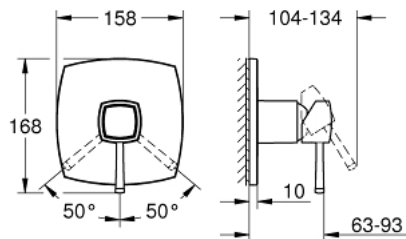

24 259 IG0 GRANDERA SINGLE-LEVER SHOWER MIXER

PRODUCT DESCRIPTION

- Colour: chrome/gold
- trim set for GROHE Rapido SmartBox (35 600/35 604)
- GROHE SilkMove 46 mm ceramic cartridge
- GROHE LongLife finish
- wall escutcheon with GROHE FastFixation (covered escutcheon- and shaft sealing, covered fixing)
- metal escutcheon, retroactively 6° adjustable
- metal lever
- without roughing-in set 35 600/35 604 (please order separately)
- flow performance: outlet B or C = 30 l/min

24 259 IG0 GRANDERA SINGLE-LEVER SHOWER MIXER

SELECT SPARE PART: , October 2021 – now

- 1: Lever (Spare part-nr. 46833IG0)
 - 2: Escutcheon (Spare part-nr. 48611000)
 - 3: Mounting plate (Spare part-nr. 48441000)
 - 4: Shield (Spare part-nr. 48455000)
 - 5: Cartridge (Spare part-nr. 46048000)
 - 6: Ball seal dia. 9x6.8 mm (Spare part-nr. 48360000)
 - 7: Temperature limiter (Spare part-nr. 46375000)*
 - 8: Universal extension set single-lever mixers, 25 mm (Spare part-nr. 14056000)*
 - 9: Universal extension set single-lever mixers, 50 mm (Spare part-nr. 14057000)*
- * Optional accessories