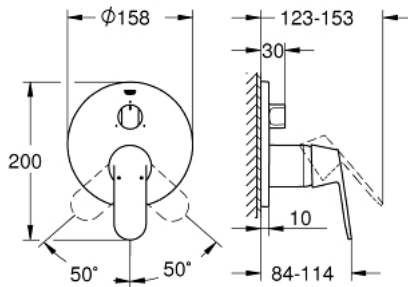

24 226 000 EUROSMART COSMOPOLITAN SINGLE-LEVER MIXER WITH 3-WAY DIVERTER

PRODUCT DESCRIPTION

- Colour: chrome
- trim set for GROHE Rapido SmartBox (35 600/35 604)
- GROHE SilkMove 46 mm ceramic cartridge
- wall escutcheon with GROHE FastFixation (covered escutcheon- and shaft sealing, covered fixing)
- metal escutcheon, retroactively 6° adjustable
- metal lever
- 3-way diverter
- without roughing-in set 35 600/35 604 (please order separately)
- flow performance: outlet A = 27 l/min, outlet B = 27 l/min, outlet C = 27 l/min

24 226 000 EUROSMART COSMOPOLITAN SINGLE-LEVER MIXER WITH 3-WAY DIVERTER

SELECT SPARE PART: , March 2021 – now

- 1: Lever (Spare part-nr. 46682000)
 - 2: Diverter knob, round (Spare part-nr. 48447000)
 - 3: Escutcheon (Spare part-nr. 49108000)
 - 4: Mounting plate (Spare part-nr. 49094000)
 - 5: Shield (Spare part-nr. 02693000)
 - 6: Cartridge (Spare part-nr. 46048000)
 - 7: Diverter (Spare part-nr. 48448000)
 - 8: Ball seal dia. 9x6.8 mm (Spare part-nr. 48360000)
 - 9: Temperature limiter (Spare part-nr. 46308000)*
 - 10: Universal extension set single-lever mixers, 25 mm (Spare part-nr. 14056000)*
 - 11: Universal extension set single-lever mixers, 50 mm (Spare part-nr. 14057000)*
- * Optional accessories