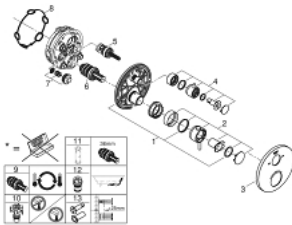

24 138 DC3 ATRIO THERMOSTATIC BATH TUB MIXER FOR 2 OUTLETS WITH INTEGRATED SHUT OFF/DIVERTER VALVE

PRODUCT DESCRIPTION

- Colour: Supersteel
- trim set for GROHE Rapido SmartBox (35 600/35 604)
- GROHE TurboStat - compact cartridge with wax thermostatic element
- GROHE LongLife finish
- wall escutcheon with GROHE FastFixation (covered escutcheon- and shaft sealing, covered fixing)
- metal escutcheon, retroactively 6° adjustable
- printed hand shower and bath filler symbol
- GROHE SafeStop - safety button at 38°C
- GROHE SafeStop Plus - optional temperature limiter at 43°C or 46°C included
- GROHE AquaDimmer, integrated shut off/diverter valve
- metal handles
- flow performance: outlet B = 27 l/min outlet C = 30 l/min
- without roughing-in-set

24 138 DC3 ATRIO THERMOSTATIC BATH TUB MIXER FOR 2 OUTLETS WITH INTEGRATED SHUT OFF/DIVERTER VALVE

SELECT SPARE PART: , January 2018 – now

- 1: Mounting plate (Spare part-nr. 49080000)
- 2: Temperature control handle (Spare part-nr. 49089DC0)
- 3: Escutcheon (Spare part-nr. 49075DC0)
- 4: Shut-off handle Aquadimmer (Spare part-nr. 49090DC0)
- 5: Aquadimmer (Spare part-nr. 49084000)
- 6: Thermostatic compact cartridge 3/4" (Spare part-nr. 49028000)
- 7: Non-return valve (Spare part-nr. 49085000)
- 8: Ball seal dia. 9x6.8 mm (Spare part-nr. 48360000)
- 9: GROHE TurboStat cartridge 3/4" (Spare part-nr. 49003000)*
- 10: Service stops (Spare part-nr. 1405300M)*
- 11: Socket spanner (Spare part-nr. 49059000)*
- 12: Backflow protection combination (EN1717) (Spare part-nr. 14055000)*
- 13: Universal extension set 2-handle thermostats, 25 mm (Spare part-nr. 14058000)*