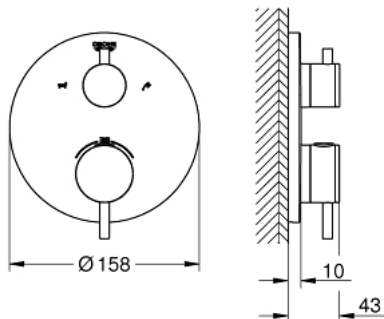

24 138 DC3 ATRIO THERMOSTATIC BATH TUB MIXER FOR 2 OUTLETS WITH INTEGRATED SHUT OFF/DIVERTER VALVE

PRODUCT DESCRIPTION

- Colour: Supersteel
- trim set for GROHE Rapido SmartBox (35 600/35 604)
- GROHE TurboStat - compact cartridge with wax thermostatic element
- GROHE LongLife finish
- wall escutcheon with GROHE FastFixation (covered escutcheon- and shaft sealing, covered fixing)
- metal escutcheon, retroactively 6° adjustable
- printed hand shower and bath filler symbol
- GROHE SafeStop - safety button at 38°C
- GROHE SafeStop Plus - optional temperature limiter at 43°C or 46°C included
- GROHE AquaDimmer, integrated shut off/diverter valve
- metal handles
- flow performance: outlet B = 27 l/min outlet C = 30 l/min
- without roughing-in-set

24 138 DC3 ATRIO THERMOSTATIC BATH TUB MIXER FOR 2 OUTLETS WITH INTEGRATED SHUT OFF/DIVERTER VALVE

SELECT SPARE PART: , January 2018 – now

- 1: Mounting plate (Spare part-nr. 49080000)
- 2: Temperature control handle (Spare part-nr. 49089DC0)
- 3: Escutcheon (Spare part-nr. 49075DC0)
- 4: Shut-off handle Aquadimmer (Spare part-nr. 49090DC0)
- 5: Aquadimmer (Spare part-nr. 49084000)
- 6: Thermostatic compact cartridge 3/4" (Spare part-nr. 49028000)
- 7: Non-return valve (Spare part-nr. 49085000)
- 8: Ball seal dia. 9x6.8 mm (Spare part-nr. 48360000)
- 9: GROHE TurboStat cartridge 3/4" (Spare part-nr. 49003000)*
- 10: Service stops (Spare part-nr. 1405300M)*
- 11: Socket spanner (Spare part-nr. 49059000)*
- 12: Backflow protection combination (EN1717) (Spare part-nr. 14055000)*
- 13: Universal extension set 2-handle thermostats, 25 mm (Spare part-nr. 14058000)*