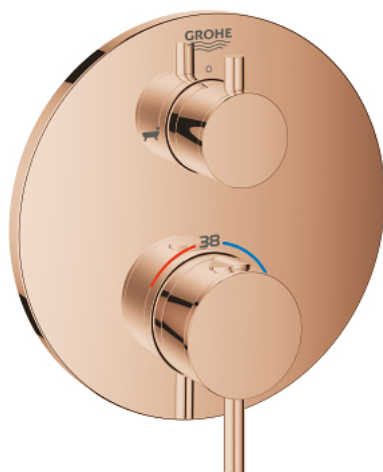

## 24 138 DA3 ATRIO THERMOSTATIC BATH TUB MIXER FOR 2 OUTLETS WITH INTEGRATED SHUT OFF/DIVERTER VALVE

### PRODUCT DESCRIPTION

- Colour: warm sunset
- trim set for GROHE Rapido SmartBox (35 600/35 604)
- GROHE TurboStat - compact cartridge with wax thermostatic element
- GROHE LongLife finish
- wall escutcheon with GROHE FastFixation (covered escutcheon- and shaft sealing, covered fixing)
- metal escutcheon, retroactively 6° adjustable
- printed hand shower and bath filler symbol
- GROHE SafeStop - safety button at 38°C
- GROHE SafeStop Plus - optional temperature limiter at 43°C or 46°C included
- GROHE AquaDimmer, integrated shut off/diverter valve
- metal handles
- flow performance: outlet B = 27 l/min outlet C = 30 l/min
- without roughing-in-set