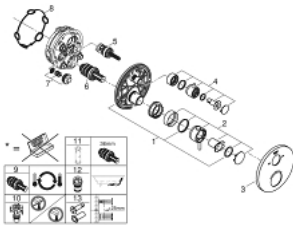

## 24 138 AL3 ATRIO THERMOSTATIC BATH TUB MIXER FOR 2 OUTLETS WITH INTEGRATED SHUT OFF/DIVERTER VALVE

### PRODUCT DESCRIPTION

- Colour: brushed hard graphite
- trim set for GROHE Rapido SmartBox (35 600/35 604)
- GROHE TurboStat - compact cartridge with wax thermostatic element
- GROHE LongLife finish
- wall escutcheon with GROHE FastFixation (covered escutcheon- and shaft sealing, covered fixing)
- metal escutcheon, retroactively 6° adjustable
- printed hand shower and bath filler symbol
- GROHE SafeStop - safety button at 38°C
- GROHE SafeStop Plus - optional temperature limiter at 43°C or 46°C included
- GROHE AquaDimmer, integrated shut off/diverter valve
- metal handles
- flow performance: outlet B = 27 l/min outlet C = 30 l/min
- without roughing-in-set

## 24 138 AL3 ATRIO THERMOSTATIC BATH TUB MIXER FOR 2 OUTLETS WITH INTEGRATED SHUT OFF/DIVERTER VALVE

**SELECT SPARE PART:** , January 2018 – now

- 1: Mounting plate (Spare part-nr. 49080000)
- 2: Temperature control handle (Spare part-nr. 49089AL0)
- 3: Escutcheon (Spare part-nr. 49075AL0)
- 4: Shut-off handle Aquadimmer (Spare part-nr. 49090AL0)
- 5: Aquadimmer (Spare part-nr. 49084000)
- 6: Thermostatic compact cartridge 3/4" (Spare part-nr. 49028000)
- 7: Non-return valve (Spare part-nr. 49085000)
- 8: Ball seal dia. 9x6.8 mm (Spare part-nr. 48360000)
- 9: GROHE TurboStat cartridge 3/4" (Spare part-nr. 49003000)\*
- 10: Service stops (Spare part-nr. 1405300M)\*
- 11: Socket spanner (Spare part-nr. 49059000)\*
- 12: Backflow protection combination (EN1717) (Spare part-nr. 14055000)\*
- 13: Universal extension set 2-handle thermostats, 25 mm (Spare part-nr. 14058000)\*