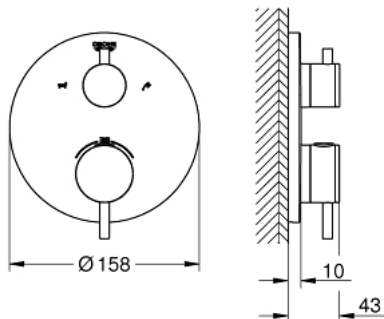

## 24 138 AL3 ATRIO THERMOSTATIC BATH TUB MIXER FOR 2 OUTLETS WITH INTEGRATED SHUT OFF/DIVERTER VALVE

### PRODUCT DESCRIPTION

- Colour: brushed hard graphite
- trim set for GROHE Rapido SmartBox (35 600/35 604)
- GROHE TurboStat - compact cartridge with wax thermostatic element
- GROHE LongLife finish
- wall escutcheon with GROHE FastFixation (covered escutcheon- and shaft sealing, covered fixing)
- metal escutcheon, retroactively 6° adjustable
- printed hand shower and bath filler symbol
- GROHE SafeStop - safety button at 38°C
- GROHE SafeStop Plus - optional temperature limiter at 43°C or 46°C included
- GROHE AquaDimmer, integrated shut off/diverter valve
- metal handles
- flow performance: outlet B = 27 l/min outlet C = 30 l/min
- without roughing-in-set

## 24 138 AL3 ATRIO THERMOSTATIC BATH TUB MIXER FOR 2 OUTLETS WITH INTEGRATED SHUT OFF/DIVERTER VALVE

**SELECT SPARE PART:** , January 2018 – now

- 1: Mounting plate (Spare part-nr. 49080000)
- 2: Temperature control handle (Spare part-nr. 49089AL0)
- 3: Escutcheon (Spare part-nr. 49075AL0)
- 4: Shut-off handle Aquadimmer (Spare part-nr. 49090AL0)
- 5: Aquadimmer (Spare part-nr. 49084000)
- 6: Thermostatic compact cartridge 3/4" (Spare part-nr. 49028000)
- 7: Non-return valve (Spare part-nr. 49085000)
- 8: Ball seal dia. 9x6.8 mm (Spare part-nr. 48360000)
- 9: GROHE TurboStat cartridge 3/4" (Spare part-nr. 49003000)\*
- 10: Service stops (Spare part-nr. 1405300M)\*
- 11: Socket spanner (Spare part-nr. 49059000)\*
- 12: Backflow protection combination (EN1717) (Spare part-nr. 14055000)\*
- 13: Universal extension set 2-handle thermostats, 25 mm (Spare part-nr. 14058000)\*