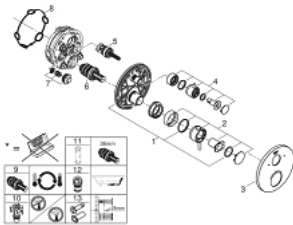

24 135 DC3 ATRIO THERMOSTATIC SHOWER MIXER FOR 2 OUTLETS WITH INTEGRATED SHUT OFF/DIVERTER VALVE

PRODUCT DESCRIPTION

- Colour: Supersteel
- trim set for GROHE Rapido SmartBox (35 600/35 604)
- GROHE TurboStat - compact cartridge with wax thermostatic element
- GROHE LongLife finish
- wall escutcheon with GROHE FastFixation (covered escutcheon- and shaft sealing, covered fixing)
- metal escutcheon, retroactively 6° adjustable
- printed head and hand shower symbol
- GROHE SafeStop - safety button at 38°C
- GROHE SafeStop Plus - optional temperature limiter at 43°C or 46°C included
- GROHE AquaDimmer, integrated shut off/diverter valve
- metal handles
- flow performance: outlet B = 27 l/min outlet C = 30 l/min
- without roughing-in-set

24 135 DC3 ATRIO THERMOSTATIC SHOWER MIXER FOR 2 OUTLETS WITH INTEGRATED SHUT OFF/DIVERTER VALVE

SELECT SPARE PART: , January 2018 – now

- 1: Mounting plate (Spare part-nr. 49080000)
- 2: Temperature control handle (Spare part-nr. 49089DC0)
- 3: Escutcheon (Spare part-nr. 49074DC0)
- 4: Shut-off handle Aquadimmer (Spare part-nr. 49090DC0)
- 5: Aquadimmer (Spare part-nr. 49084000)
- 6: Thermostatic compact cartridge 3/4" (Spare part-nr. 49028000)
- 7: Non-return valve (Spare part-nr. 49085000)
- 8: Ball seal dia. 9x6.8 mm (Spare part-nr. 48360000)
- 9: GROHE TurboStat cartridge 3/4" (Spare part-nr. 49003000)*
- 10: Service stops (Spare part-nr. 1405300M)*
- 11: Socket spanner (Spare part-nr. 49059000)*
- 12: Backflow protection combination (EN1717) (Spare part-nr. 14055000)*
- 13: Universal extension set 2-handle thermostats, 25 mm (Spare part-nr. 14058000)*