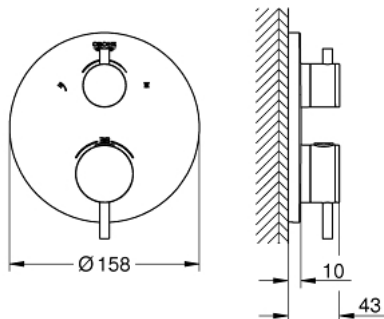

24 135 DC3 ATRIO THERMOSTATIC SHOWER MIXER FOR 2 OUTLETS WITH INTEGRATED SHUT OFF/DIVERTER VALVE

PRODUCT DESCRIPTION

- Colour: Supersteel
- trim set for GROHE Rapido SmartBox (35 600/35 604)
- GROHE TurboStat - compact cartridge with wax thermostatic element
- GROHE LongLife finish
- wall escutcheon with GROHE FastFixation (covered escutcheon- and shaft sealing, covered fixing)
- metal escutcheon, retroactively 6° adjustable
- printed head and hand shower symbol
- GROHE SafeStop - safety button at 38°C
- GROHE SafeStop Plus - optional temperature limiter at 43°C or 46°C included
- GROHE AquaDimmer, integrated shut off/diverter valve
- metal handles
- flow performance: outlet B = 27 l/min outlet C = 30 l/min
- without roughing-in-set

24 135 DC3 ATRIO THERMOSTATIC SHOWER MIXER FOR 2 OUTLETS WITH INTEGRATED SHUT OFF/DIVERTER VALVE

SELECT SPARE PART: , January 2018 – now

- 1: Mounting plate (Spare part-nr. 49080000)
- 2: Temperature control handle (Spare part-nr. 49089DC0)
- 3: Escutcheon (Spare part-nr. 49074DC0)
- 4: Shut-off handle Aquadimmer (Spare part-nr. 49090DC0)
- 5: Aquadimmer (Spare part-nr. 49084000)
- 6: Thermostatic compact cartridge 3/4" (Spare part-nr. 49028000)
- 7: Non-return valve (Spare part-nr. 49085000)
- 8: Ball seal dia. 9x6.8 mm (Spare part-nr. 48360000)
- 9: GROHE TurboStat cartridge 3/4" (Spare part-nr. 49003000)*
- 10: Service stops (Spare part-nr. 1405300M)*
- 11: Socket spanner (Spare part-nr. 49059000)*
- 12: Backflow protection combination (EN1717) (Spare part-nr. 14055000)*
- 13: Universal extension set 2-handle thermostats, 25 mm (Spare part-nr. 14058000)*