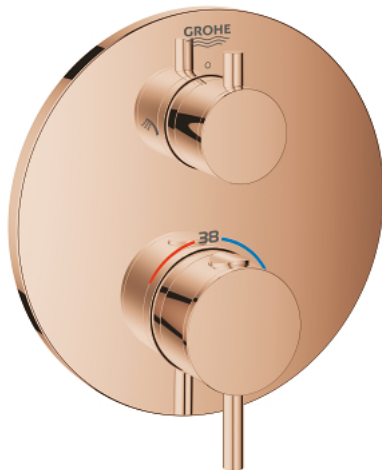

24 135 DA3 ATRIO THERMOSTATIC SHOWER MIXER FOR 2 OUTLETS WITH INTEGRATED SHUT OFF/DIVERTER VALVE

PRODUCT DESCRIPTION

- Colour: warm sunset
- trim set for GROHE Rapido SmartBox (35 600/35 604)
- GROHE TurboStat - compact cartridge with wax thermoelement
- GROHE LongLife finish
- wall escutcheon with GROHE FastFixation (covered escutcheon- and shaft sealing, covered fixing)
- metal escutcheon, retroactively 6° adjustable
- printed head and hand shower symbol
- GROHE SafeStop - safety button at 38°C
- GROHE SafeStop Plus - optional temperature limiter at 43°C or 46°C included
- GROHE AquaDimmer, integrated shut off/diverter valve
- metal handles
- flow performance: outlet B = 27 l/min outlet C = 30 l/min
- without roughing-in-set