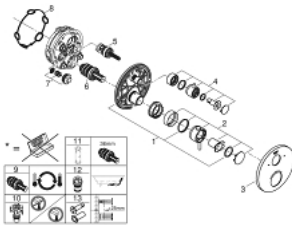

24 135 AL3 ATRIO THERMOSTATIC SHOWER MIXER FOR 2 OUTLETS WITH INTEGRATED SHUT OFF/DIVERTER VALVE

PRODUCT DESCRIPTION

- Colour: brushed hard graphite
- trim set for GROHE Rapido SmartBox (35 600/35 604)
- GROHE TurboStat - compact cartridge with wax thermostatic element
- GROHE LongLife finish
- wall escutcheon with GROHE FastFixation (covered escutcheon- and shaft sealing, covered fixing)
- metal escutcheon, retroactively 6° adjustable
- printed head and hand shower symbol
- GROHE SafeStop - safety button at 38°C
- GROHE SafeStop Plus - optional temperature limiter at 43°C or 46°C included
- GROHE AquaDimmer, integrated shut off/diverter valve
- metal handles
- flow performance: outlet B = 27 l/min outlet C = 30 l/min
- without roughing-in-set

24 135 AL3 ATRIO THERMOSTATIC SHOWER MIXER FOR 2 OUTLETS WITH INTEGRATED SHUT OFF/DIVERTER VALVE

SELECT SPARE PART: , January 2018 – now

- 1: Mounting plate (Spare part-nr. 49080000)
- 2: Temperature control handle (Spare part-nr. 49089AL0)
- 3: Escutcheon (Spare part-nr. 49074AL0)
- 4: Shut-off handle Aquadimmer (Spare part-nr. 49090AL0)
- 5: Aquadimmer (Spare part-nr. 49084000)
- 6: Thermostatic compact cartridge 3/4" (Spare part-nr. 49028000)
- 7: Non-return valve (Spare part-nr. 49085000)
- 8: Ball seal dia. 9x6.8 mm (Spare part-nr. 48360000)
- 9: GROHE TurboStat cartridge 3/4" (Spare part-nr. 49003000)*
- 10: Service stops (Spare part-nr. 1405300M)*
- 11: Socket spanner (Spare part-nr. 49059000)*
- 12: Backflow protection combination (EN1717) (Spare part-nr. 14055000)*
- 13: Universal extension set 2-handle thermostats, 25 mm (Spare part-nr. 14058000)*