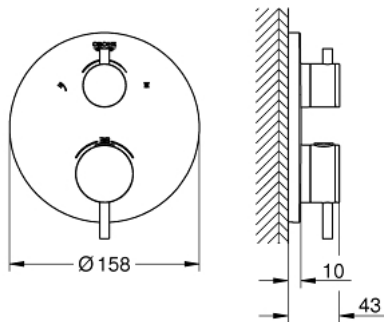

24 135 AL3 ATRIO THERMOSTATIC SHOWER MIXER FOR 2 OUTLETS WITH INTEGRATED SHUT OFF/DIVERTER VALVE

PRODUCT DESCRIPTION

- Colour: brushed hard graphite
- trim set for GROHE Rapido SmartBox (35 600/35 604)
- GROHE TurboStat - compact cartridge with wax thermostatic element
- GROHE LongLife finish
- wall escutcheon with GROHE FastFixation (covered escutcheon- and shaft sealing, covered fixing)
- metal escutcheon, retroactively 6° adjustable
- printed head and hand shower symbol
- GROHE SafeStop - safety button at 38°C
- GROHE SafeStop Plus - optional temperature limiter at 43°C or 46°C included
- GROHE AquaDimmer, integrated shut off/diverter valve
- metal handles
- flow performance: outlet B = 27 l/min outlet C = 30 l/min
- without roughing-in-set

24 135 AL3 ATRIO THERMOSTATIC SHOWER MIXER FOR 2 OUTLETS WITH INTEGRATED SHUT OFF/DIVERTER VALVE

SELECT SPARE PART: , January 2018 – now

- 1: Mounting plate (Spare part-nr. 49080000)
- 2: Temperature control handle (Spare part-nr. 49089AL0)
- 3: Escutcheon (Spare part-nr. 49074AL0)
- 4: Shut-off handle Aquadimmer (Spare part-nr. 49090AL0)
- 5: Aquadimmer (Spare part-nr. 49084000)
- 6: Thermostatic compact cartridge 3/4" (Spare part-nr. 49028000)
- 7: Non-return valve (Spare part-nr. 49085000)
- 8: Ball seal dia. 9x6.8 mm (Spare part-nr. 48360000)
- 9: GROHE TurboStat cartridge 3/4" (Spare part-nr. 49003000)*
- 10: Service stops (Spare part-nr. 1405300M)*
- 11: Socket spanner (Spare part-nr. 49059000)*
- 12: Backflow protection combination (EN1717) (Spare part-nr. 14055000)*
- 13: Universal extension set 2-handle thermostats, 25 mm (Spare part-nr. 14058000)*