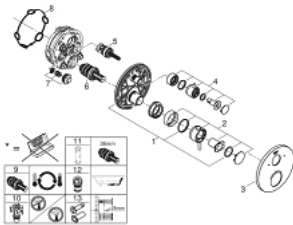

24 135 003 ATRIO THERMOSTATIC SHOWER MIXER FOR 2 OUTLETS WITH INTEGRATED SHUT OFF/DIVERTER VALVE

PRODUCT DESCRIPTION

- Colour: chrome
- trim set for GROHE Rapido SmartBox (35 600/35 604)
- GROHE TurboStat - compact cartridge with wax thermostatic element
- GROHE LongLife finish
- wall escutcheon with GROHE FastFixation (covered escutcheon- and shaft sealing, covered fixing)
- metal escutcheon, retroactively 6° adjustable
- printed head and hand shower symbol
- GROHE SafeStop - safety button at 38°C
- GROHE SafeStop Plus - optional temperature limiter at 43°C or 46°C included
- GROHE AquaDimmer, integrated shut off/diverter valve
- metal handles
- flow performance: outlet B = 27 l/min outlet C = 30 l/min
- without roughing-in-set

24 135 003 ATRIO THERMOSTATIC SHOWER MIXER FOR 2 OUTLETS WITH INTEGRATED SHUT OFF/DIVERTER VALVE

SELECT SPARE PART: , January 2018 – now

- 1: Mounting plate (Spare part-nr. 49080000)
- 2: Temperature control handle (Spare part-nr. 49089000)
- 3: Escutcheon (Spare part-nr. 49074000)
- 4: Shut-off handle Aquadimmer (Spare part-nr. 49090000)
- 5: Aquadimmer (Spare part-nr. 49084000)
- 6: Thermostatic compact cartridge 3/4" (Spare part-nr. 49028000)
- 7: Non-return valve (Spare part-nr. 49085000)
- 8: Ball seal dia. 9x6.8 mm (Spare part-nr. 48360000)
- 9: GROHE TurboStat cartridge 3/4" (Spare part-nr. 49003000)*
- 10: Service stops (Spare part-nr. 1405300M)*
- 11: Socket spanner (Spare part-nr. 49059000)*
- 12: Backflow protection combination (EN1717) (Spare part-nr. 14055000)*
- 13: Universal extension set 2-handle thermostats, 25 mm (Spare part-nr. 14058000)*