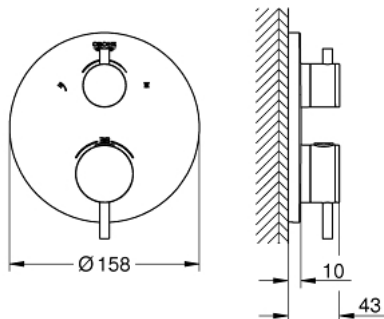

24 135 003 ATRIO THERMOSTATIC SHOWER MIXER FOR 2 OUTLETS WITH INTEGRATED SHUT OFF/DIVERTER VALVE

PRODUCT DESCRIPTION

- Colour: chrome
- trim set for GROHE Rapido SmartBox (35 600/35 604)
- GROHE TurboStat - compact cartridge with wax thermostatic element
- GROHE LongLife finish
- wall escutcheon with GROHE FastFixation (covered escutcheon- and shaft sealing, covered fixing)
- metal escutcheon, retroactively 6° adjustable
- printed head and hand shower symbol
- GROHE SafeStop - safety button at 38°C
- GROHE SafeStop Plus - optional temperature limiter at 43°C or 46°C included
- GROHE AquaDimmer, integrated shut off/diverter valve
- metal handles
- flow performance: outlet B = 27 l/min outlet C = 30 l/min
- without roughing-in-set

24 135 003 ATRIO THERMOSTATIC SHOWER MIXER FOR 2 OUTLETS WITH INTEGRATED SHUT OFF/DIVERTER VALVE

SELECT SPARE PART: , January 2018 – now

- 1: Mounting plate (Spare part-nr. 49080000)
- 2: Temperature control handle (Spare part-nr. 49089000)
- 3: Escutcheon (Spare part-nr. 49074000)
- 4: Shut-off handle Aquadimmer (Spare part-nr. 49090000)
- 5: Aquadimmer (Spare part-nr. 49084000)
- 6: Thermostatic compact cartridge 3/4" (Spare part-nr. 49028000)
- 7: Non-return valve (Spare part-nr. 49085000)
- 8: Ball seal dia. 9x6.8 mm (Spare part-nr. 48360000)
- 9: GROHE TurboStat cartridge 3/4" (Spare part-nr. 49003000)*
- 10: Service stops (Spare part-nr. 1405300M)*
- 11: Socket spanner (Spare part-nr. 49059000)*
- 12: Backflow protection combination (EN1717) (Spare part-nr. 14055000)*
- 13: Universal extension set 2-handle thermostats, 25 mm (Spare part-nr. 14058000)*