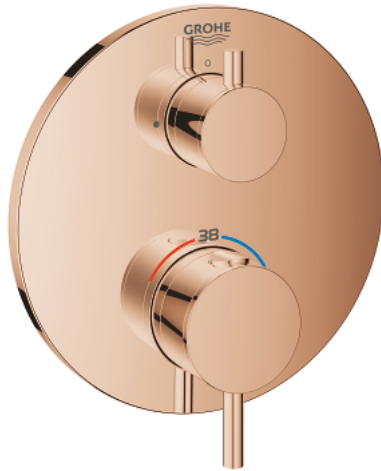

## 24 134 DA3 ATRIO THERMOSTATIC MIXER FOR 1 OUTLET WITH SHUT OFF VALVE

### PRODUCT DESCRIPTION

- Colour: warm sunset
- trim set for GROHE Rapido SmartBox (35 600/35 604)
- GROHE TurboStat - compact cartridge with wax thermoelement
- GROHE LongLife finish
- wall escutcheon with GROHE FastFixation (covered escutcheon- and shaft sealing, covered fixing)
- metal escutcheon, retroactively 6° adjustable
- GROHE SafeStop - safety button at 38°C
- GROHE SafeStop Plus - optional temperature limiter at 43°C or 46°C included
- built-in non return valves and dirt strainers
- ceramic stop valve, 120°
- metal handles
- flow performance: outlet B = 27 l/min outlet C = 30 l/min
- without roughing-in-set