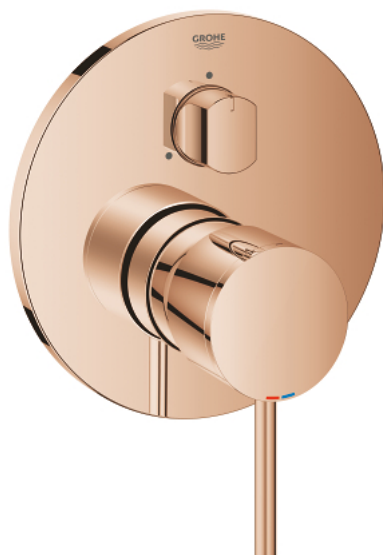

24 096 DA3 ATRIO SINGLE-LEVER MIXER WITH 3-WAY DIVERTER

PRODUCT DESCRIPTION

- Colour: warm sunset
- trim set for GROHE Rapido SmartBox (35 600/35 604)
- GROHE SilkMove 46 mm ceramic cartridge
- GROHE LongLife finish
- wall escutcheon with GROHE FastFixation (covered escutcheon- and shaft sealing, covered fixing)
- metal escutcheon, retroactively 6° adjustable
- metal lever
- 3-way diverter
- flow performance: outlet A = 27 l/min, outlet B = 27 l/min, outlet C = 27 l/min
- without roughing-in-set