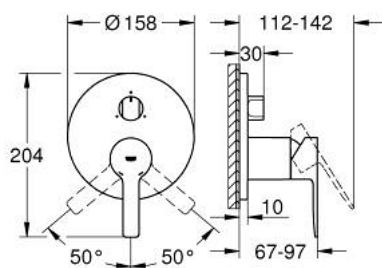

## 24 095 AL1 LINEARE SINGLE-LEVER MIXER WITH 3-WAY DIVERTER

### PRODUCT DESCRIPTION

- Colour: brushed hard graphite
- trim set for GROHE Rapido SmartBox (35 600/35 604)
- GROHE SilkMove 46 mm ceramic cartridge
- GROHE LongLife finish
- wall escutcheon with GROHE FastFixation (covered escutcheon- and shaft sealing, covered fixing)
- metal escutcheon, retroactively 6° adjustable
- metal lever
- 3-way diverter
- without roughing-in set 35 600/35 604 (please order separately)
- flow performance: outlet A = 27 l/min, outlet B = 27 l/min, outlet C = 27 l/min

## 24 095 AL1 LINEARE SINGLE-LEVER MIXER WITH 3-WAY DIVERTER

**SELECT SPARE PART:** , March 2019 – now

- 1: Lever (Spare part-nr. 46988AL0)
- 2: Diverter knob, round (Spare part-nr. 48447AL0)
- 3: Escutcheon (Spare part-nr. 49105AL0)
- 4: Mounting plate (Spare part-nr. 49094000)
- 5: Shield (Spare part-nr. 09038AL0)
- 6: Cartridge (Spare part-nr. 46048000)
- 7: Diverter (Spare part-nr. 48448000)
- 8: Ball seal dia. 9x6.8 mm (Spare part-nr. 48360000)
- 9: Temperature limiter (Spare part-nr. 46308000)\*
- 10: Universal extension set single-lever mixers, 25 mm (Spare part-nr. 1405600)\*
- 11: Universal extension set single-lever mixers, 50 mm (Spare part-nr. 1405700)\*