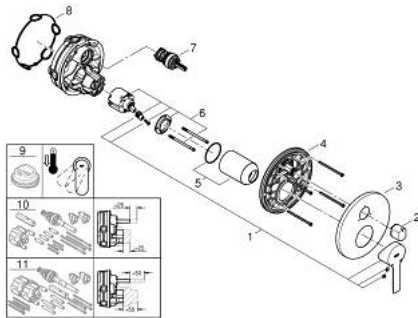

## 24 095 AL1 LINEARE SINGLE-LEVER MIXER WITH 3-WAY DIVERTER

### PRODUCT DESCRIPTION

- Colour: brushed hard graphite
- trim set for GROHE Rapido SmartBox (35 600/35 604)
- GROHE SilkMove 46 mm ceramic cartridge
- GROHE LongLife finish
- wall escutcheon with GROHE FastFixation (covered escutcheon- and shaft sealing, covered fixing)
- metal escutcheon, retroactively 6° adjustable
- metal lever
- 3-way diverter
- without roughing-in set 35 600/35 604 (please order separately)
- flow performance: outlet A = 27 l/min, outlet B = 27 l/min, outlet C = 27 l/min

## 24 095 AL1 LINEARE SINGLE-LEVER MIXER WITH 3-WAY DIVERTER

**SELECT SPARE PART:** , March 2019 – now

- 1: Lever (Spare part-nr. 46988AL0)
- 2: Diverter knob, round (Spare part-nr. 48447AL0)
- 3: Escutcheon (Spare part-nr. 49105AL0)
- 4: Mounting plate (Spare part-nr. 49094000)
- 5: Shield (Spare part-nr. 09038AL0)
- 6: Cartridge (Spare part-nr. 46048000)
- 7: Diverter (Spare part-nr. 48448000)
- 8: Ball seal dia. 9x6.8 mm (Spare part-nr. 48360000)
- 9: Temperature limiter (Spare part-nr. 46308000)\*
- 10: Universal extension set single-lever mixers, 25 mm (Spare part-nr. 1405600)\*
- 11: Universal extension set single-lever mixers, 50 mm (Spare part-nr. 1405700)\*