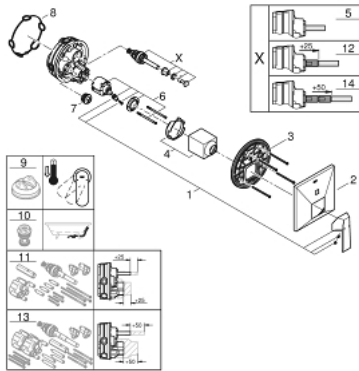

24 072 AL0 ALLURE BRILLIANT SINGLE-LEVER MIXER WITH 2-WAY DIVERTER

PRODUCT DESCRIPTION

- Colour: brushed hard graphite
- trim set for GROHE Rapido SmartBox (35 600/35 604)
- GROHE SilkMove 46 mm ceramic cartridge
- GROHE LongLife finish
- wall escutcheon with GROHE FastFixation (covered escutcheon- and shaft sealing, covered fixing)
- metal escutcheon, retroactively 6° adjustable
- metal lever
- automatic 2-way diverter
- flow performance: outlet B = 27 l/min, outlet C = 27 l/min
- without roughing-in-set

24 072 AL0 ALLURE BRILLIANT SINGLE-LEVER MIXER WITH 2-WAY DIVERTER

SELECT SPARE PART: , July 2017 – now

- 1: Lever (Spare part-nr. 46804AL0)
- 2: Escutcheon (Spare part-nr. 48437AL0)
- 3: Mounting plate (Spare part-nr. 48438000)
- 4: Shield (Spare part-nr. 46784AL0)
- 5: Diverter (Spare part-nr. 48442AL0)
- 6: Cartridge (Spare part-nr. 46048000)
- 7: Non-return valve (Spare part-nr. 49085000)
- 8: Ball seal dia. 9x6.8 mm (Spare part-nr. 48360000)
- 9: Temperature limiter (Spare part-nr. 46375000)*
- 10: Backflow protection combination (EN1717) (Spare part-nr. 14055000)*
- 11: Universal extension set single-lever mixers, 25 mm (Spare part-nr. 14056000)*
- 12: Diverter (Spare part-nr. 48444AL0)*
- 13: Universal extension set single-lever mixers, 50 mm (Spare part-nr. 14057000)*
- 14: Diverter (Spare part-nr. 48445AL0)*