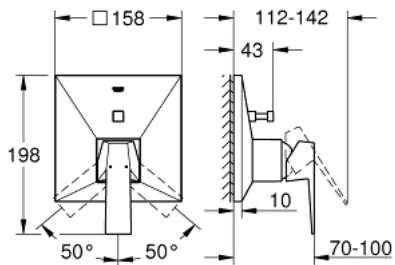

24 072 AL0 ALLURE BRILLIANT SINGLE-LEVER MIXER WITH 2-WAY DIVERTER

PRODUCT DESCRIPTION

- Colour: brushed hard graphite
- trim set for GROHE Rapido SmartBox (35 600/35 604)
- GROHE SilkMove 46 mm ceramic cartridge
- GROHE LongLife finish
- wall escutcheon with GROHE FastFixation (covered escutcheon- and shaft sealing, covered fixing)
- metal escutcheon, retroactively 6° adjustable
- metal lever
- automatic 2-way diverter
- flow performance: outlet B = 27 l/min, outlet C = 27 l/min
- without roughing-in-set

24 072 AL0 ALLURE BRILLIANT SINGLE-LEVER MIXER WITH 2-WAY DIVERTER

SELECT SPARE PART: , July 2017 – now

- 1: Lever (Spare part-nr. 46804AL0)
- 2: Escutcheon (Spare part-nr. 48437AL0)
- 3: Mounting plate (Spare part-nr. 48438000)
- 4: Shield (Spare part-nr. 46784AL0)
- 5: Diverter (Spare part-nr. 48442AL0)
- 6: Cartridge (Spare part-nr. 46048000)
- 7: Non-return valve (Spare part-nr. 49085000)
- 8: Ball seal dia. 9x6.8 mm (Spare part-nr. 48360000)
- 9: Temperature limiter (Spare part-nr. 46375000)*
- 10: Backflow protection combination (EN1717) (Spare part-nr. 14055000)*
- 11: Universal extension set single-lever mixers, 25 mm (Spare part-nr. 14056000)*
- 12: Diverter (Spare part-nr. 48444AL0)*
- 13: Universal extension set single-lever mixers, 50 mm (Spare part-nr. 14057000)*
- 14: Diverter (Spare part-nr. 48445AL0)*