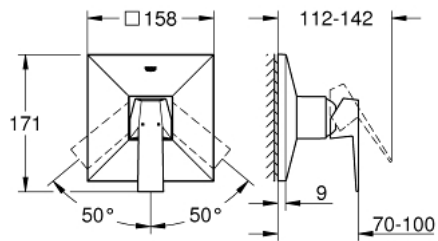

24 071 DC0 ALLURE BRILLIANT SINGLE-LEVER SHOWER MIXER

PRODUCT DESCRIPTION

- Colour: Supersteel
- trim set for GROHE Rapido SmartBox (35 600/35 604)
- GROHE SilkMove 46 mm ceramic cartridge
- GROHE LongLife finish
- wall escutcheon with GROHE FastFixation (covered escutcheon- and shaft sealing, covered fixing)
- metal escutcheon, retroactively 6° adjustable
- metal lever
- flow performance: outlet B or C = 30 l/min
- without roughing-in-set

24 071 DC0 ALLURE BRILLIANT SINGLE-LEVER SHOWER MIXER

SELECT SPARE PART: , July 2017 – now

- 1: Lever (Spare part-nr. 46804DC0)
 - 2: Escutcheon (Spare part-nr. 48437DC0)
 - 3: Mounting plate (Spare part-nr. 48441000)
 - 4: Shield (Spare part-nr. 46784DC0)
 - 5: Cartridge (Spare part-nr. 46048000)
 - 6: Ball seal dia. 9x6.8 mm (Spare part-nr. 48360000)
 - 7: Temperature limiter (Spare part-nr. 46375000)*
 - 8: Universal extension set single-lever mixers, 25 mm (Spare part-nr. 14056000)*
 - 9: Universal extension set single-lever mixers, 50 mm (Spare part-nr. 14057000)*
- * Optional accessories