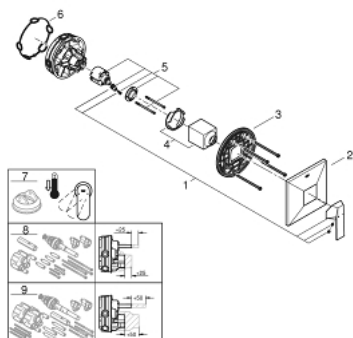

24 071 DC0 ALLURE BRILLIANT SINGLE-LEVER SHOWER MIXER

PRODUCT DESCRIPTION

- Colour: Supersteel
- trim set for GROHE Rapido SmartBox (35 600/35 604)
- GROHE SilkMove 46 mm ceramic cartridge
- GROHE LongLife finish
- wall escutcheon with GROHE FastFixation (covered escutcheon- and shaft sealing, covered fixing)
- metal escutcheon, retroactively 6° adjustable
- metal lever
- flow performance: outlet B or C = 30 l/min
- without roughing-in-set

24 071 DC0 ALLURE BRILLIANT SINGLE-LEVER SHOWER MIXER

SELECT SPARE PART: , July 2017 – now

- 1: Lever (Spare part-nr. 46804DC0)
 - 2: Escutcheon (Spare part-nr. 48437DC0)
 - 3: Mounting plate (Spare part-nr. 48441000)
 - 4: Shield (Spare part-nr. 46784DC0)
 - 5: Cartridge (Spare part-nr. 46048000)
 - 6: Ball seal dia. 9x6.8 mm (Spare part-nr. 48360000)
 - 7: Temperature limiter (Spare part-nr. 46375000)*
 - 8: Universal extension set single-lever mixers, 25 mm (Spare part-nr. 14056000)*
 - 9: Universal extension set single-lever mixers, 50 mm (Spare part-nr. 14057000)*
- * Optional accessories