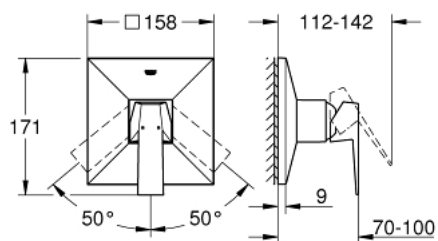

24 071 000 ALLURE BRILLIANT SINGLE-LEVER SHOWER MIXER

PRODUCT DESCRIPTION

- Colour: chrome
- trim set for GROHE Rapido SmartBox (35 600/35 604)
- GROHE SilkMove 46 mm ceramic cartridge
- GROHE LongLife finish
- wall escutcheon with GROHE FastFixation (covered escutcheon- and shaft sealing, covered fixing)
- metal escutcheon, retroactively 6° adjustable
- flow performance: outlet B or C = 30 l/min
- without roughing-in-set

24 071 000 ALLURE BRILLIANT SINGLE-LEVER SHOWER MIXER

SELECT SPARE PART: , July 2017 – now

- 1: Lever (Spare part-nr. 46804000)
 - 2: Escutcheon (Spare part-nr. 48436000)
 - 3: Mounting plate (Spare part-nr. 48441000)
 - 4: Shield (Spare part-nr. 46784000)
 - 5: Cartridge (Spare part-nr. 46048000)
 - 6: Ball seal dia. 9x6.8 mm (Spare part-nr. 48360000)
 - 7: Temperature limiter (Spare part-nr. 46375000)*
 - 8: Universal extension set single-lever mixers, 25 mm (Spare part-nr. 14056000)*
 - 9: Universal extension set single-lever mixers, 50 mm (Spare part-nr. 14057000)*
- * Optional accessories