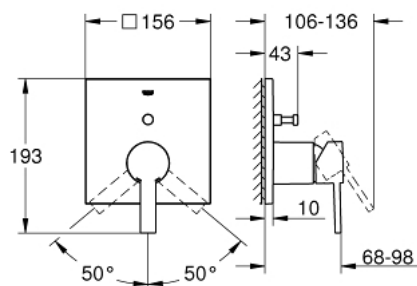

## 24 070 000 ALLURE SINGLE-LEVER MIXER WITH 2-WAY DIVERTER

### PRODUCT DESCRIPTION

- Colour: chrome
- trim set for GROHE Rapido SmartBox (35 600/35 604)
- GROHE SilkMove 46 mm ceramic cartridge
- GROHE LongLife finish
- wall escutcheon with GROHE FastFixation (covered escutcheon- and shaft sealing, covered fixing)
- metal escutcheon, retroactively 6° adjustable
- metal lever
- automatic 2-way diverter
- flow performance: outlet B = 27 l/min, outlet C = 27 l/min
- without roughing-in-set

### SELECT SPARE PART: , July 2017 – now

- 1: Lever (Spare part-nr. 46609000)
- 2: Escutcheon (Spare part-nr. 48435000)
- 3: Mounting plate (Spare part-nr. 48440000)
- 4: Shield (Spare part-nr. 09038000)
- 5: Diverter (Spare part-nr. 48442000)
- 6: Cartridge (Spare part-nr. 46048000)
- 7: Non-return valve (Spare part-nr. 49085000)
- 8: Ball seal dia. 9x6.8 mm (Spare part-nr. 48360000)
- 9: Temperature limiter (Spare part-nr. 46375000)\*
- 10: Backflow protection combination (EN1717) (Spare part-nr. 14055000)\*
- 11: Universal extension set single-lever mixers, 25 mm (Spare part-nr. 14056000)\*
- 12: Diverter (Spare part-nr. 48444000)\*
- 13: Universal extension set single-lever mixers, 50 mm (Spare part-nr. 14057000)\*
- 14: Diverter (Spare part-nr. 48445000)\*