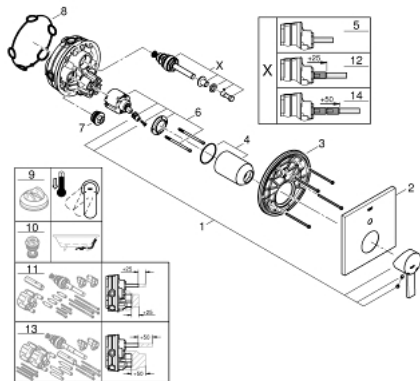

## 24 070 000 ALLURE SINGLE-LEVER MIXER WITH 2-WAY DIVERTER

### PRODUCT DESCRIPTION

- Colour: chrome
- trim set for GROHE Rapido SmartBox (35 600/35 604)
- GROHE SilkMove 46 mm ceramic cartridge
- GROHE LongLife finish
- wall escutcheon with GROHE FastFixation (covered escutcheon- and shaft sealing, covered fixing)
- metal escutcheon, retroactively 6° adjustable
- metal lever
- automatic 2-way diverter
- flow performance: outlet B = 27 l/min, outlet C = 27 l/min
- without roughing-in-set

### SELECT SPARE PART: , July 2017 – now

- 1: Lever (Spare part-nr. 46609000)
- 2: Escutcheon (Spare part-nr. 48435000)
- 3: Mounting plate (Spare part-nr. 48440000)
- 4: Shield (Spare part-nr. 09038000)
- 5: Diverter (Spare part-nr. 48442000)
- 6: Cartridge (Spare part-nr. 46048000)
- 7: Non-return valve (Spare part-nr. 49085000)
- 8: Ball seal dia. 9x6.8 mm (Spare part-nr. 48360000)
- 9: Temperature limiter (Spare part-nr. 46375000)\*
- 10: Backflow protection combination (EN1717) (Spare part-nr. 14055000)\*
- 11: Universal extension set single-lever mixers, 25 mm (Spare part-nr. 14056000)\*
- 12: Diverter (Spare part-nr. 48444000)\*
- 13: Universal extension set single-lever mixers, 50 mm (Spare part-nr. 14057000)\*
- 14: Diverter (Spare part-nr. 48445000)\*