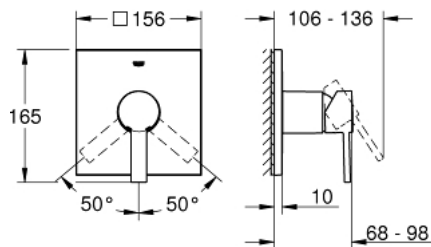

## 24 069 000 ALLURE SINGLE-LEVER SHOWER MIXER

### PRODUCT DESCRIPTION

- Colour: chrome
- trim set for GROHE Rapido SmartBox (35 600/35 604)
- GROHE SilkMove 46 mm ceramic cartridge
- GROHE LongLife finish
- wall escutcheon with GROHE FastFixation (covered escutcheon- and shaft sealing, covered fixing)
- metal escutcheon, retroactively 6° adjustable
- metal lever
- flow performance: outlet B or C = 30 l/min
- without roughing-in-set

6: Ball seal dia. 9x6.8 mm (Spare part-nr. 48360000)

7: Temperature limiter (Spare part-nr. 46375000)\*

8: Universal extension set single-lever mixers, 25 mm (Spare part-nr. 14056000

)\*

9: Universal extension set single-lever mixers, 50 mm (Spare part-nr. 14057000