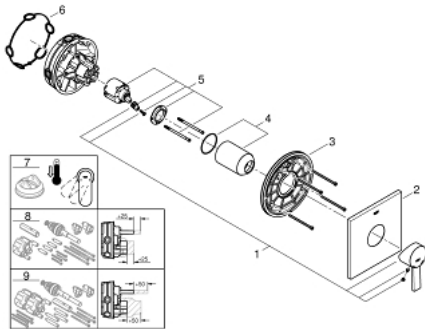

## 24 069 000 ALLURE SINGLE-LEVER SHOWER MIXER

### PRODUCT DESCRIPTION

- Colour: chrome
- trim set for GROHE Rapido SmartBox (35 600/35 604)
- GROHE SilkMove 46 mm ceramic cartridge
- GROHE LongLife finish
- wall escutcheon with GROHE FastFixation (covered escutcheon- and shaft sealing, covered fixing)
- metal escutcheon, retroactively 6° adjustable
- metal lever
- flow performance: outlet B or C = 30 l/min
- without roughing-in-set

### SELECT SPARE PART: , July 2017 – now

1: Lever (Spare part-nr. 46609000)

2: Escutcheon (Spare part-nr. 48434000)

3: Mounting plate (Spare part-nr. 48439000)

4: Shield (Spare part-nr. 09038000)

5: Cartridge (Spare part-nr. 46048000)

6: Ball seal dia. 9x6.8 mm (Spare part-nr. 48360000)

7: Temperature limiter (Spare part-nr. 46375000)\*

8: Universal extension set single-lever mixers, 25 mm (Spare part-nr. 14056000

)\*

9: Universal extension set single-lever mixers, 50 mm (Spare part-nr. 14057000