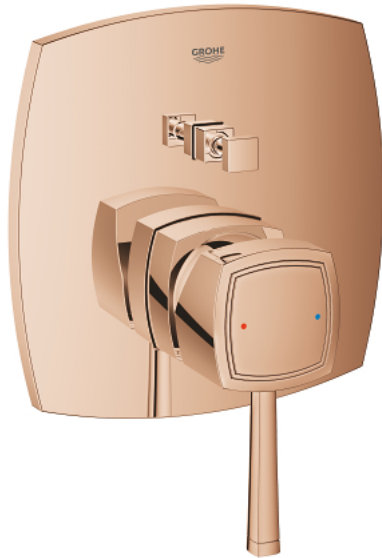

24 068 DA0 GRANDERA SINGLE-LEVER MIXER WITH 2-WAY DIVERTER

PRODUCT DESCRIPTION

- Colour: warm sunset
- trim set for GROHE Rapido SmartBox (35 600/35 604)
- GROHE SilkMove 46 mm ceramic cartridge
- GROHE LongLife finish
- wall escutcheon with GROHE FastFixation (covered escutcheon- and shaft sealing, covered fixing)
- metal escutcheon, retroactively 6° adjustable
- metal lever
- automatic 2-way diverter
- flow performance: outlet B = 27 l/min, outlet C = 27 l/min
- without roughing-in-set