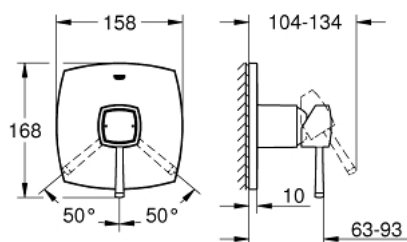

24 067 000 GRANDERA SINGLE-LEVER SHOWER MIXER

PRODUCT DESCRIPTION

- Colour: chrome
- trim set for GROHE Rapido SmartBox (35 600/35 604)
- GROHE SilkMove 46 mm ceramic cartridge
- GROHE LongLife finish
- wall escutcheon with GROHE FastFixation (covered escutcheon- and shaft sealing, covered fixing)
- metal escutcheon, retroactively 6° adjustable
- metal lever
- flow performance: outlet B or C = 30 l/min
- without roughing-in-set

24 067 000 GRANDERA SINGLE-LEVER SHOWER MIXER

SELECT SPARE PART: , July 2017 – now

- 1: Lever (Spare part-nr. 46833000)
 - 2: escutcheon (Spare part-nr. 48432000)
 - 3: mounting plate (Spare part-nr. 48441000)
 - 4: cap (Spare part-nr. 48455000)
 - 5: Cartridge (Spare part-nr. 46048000)
 - 6: Ball seal dia. 9x6.8 mm (Spare part-nr. 48360000)
 - 7: Temperature limiter (Spare part-nr. 46308000)*
- * Optional accessories