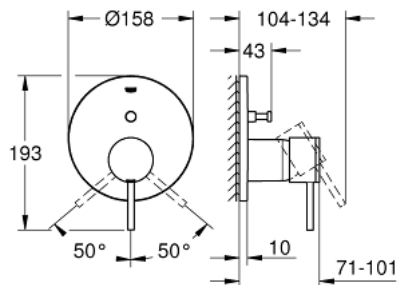

24 066 DC3 ATRIO SINGLE-LEVER MIXER WITH 2-WAY DIVERTER

PRODUCT DESCRIPTION

- Colour: Supersteel
- trim set for GROHE Rapido SmartBox (35 600/35 604)
- GROHE SilkMove 46 mm ceramic cartridge
- GROHE LongLife finish
- wall escutcheon with GROHE FastFixation (covered escutcheon- and shaft sealing, covered fixing)
- metal escutcheon, retroactively 6° adjustable
- metal lever
- automatic 2-way diverter
- flow performance: outlet B = 27 l/min, outlet C = 27 l/min
- without roughing-in-set

24 066 DC3 ATRIO SINGLE-LEVER MIXER WITH 2-WAY DIVERTER

SELECT SPARE PART: , July 2017 – now

- 1: Lever (Spare part-nr. 48443DC0)
 - 2: Escutcheon (Spare part-nr. 48429DC0)
 - 3: Mounting plate (Spare part-nr. 48440000)
 - 4: Shield (Spare part-nr. 02693DC0)
 - 5: Diverter (Spare part-nr. 48442DC0)
 - 6: Cartridge (Spare part-nr. 46048000)
 - 7: Non-return valve (Spare part-nr. 49085000)
 - 8: Ball seal dia. 9x6.8 mm (Spare part-nr. 48360000)
 - 9: Temperature limiter (Spare part-nr. 46308000)*
 - 10: Backflow protection combination (EN1717) (Spare part-nr. 14055000)*
 - 11: Universal extension set single-lever mixers, 25 mm (Spare part-nr. 14056000)*
 - 12: Diverter (Spare part-nr. 48444DC0)*
 - 13: Universal extension set single-lever mixers, 50 mm (Spare part-nr. 14057000)*
 - 14: Diverter (Spare part-nr. 48445DC0)*
- * Optional accessories