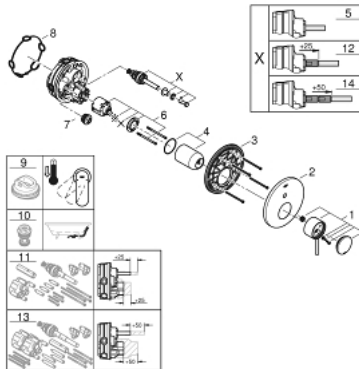

24 066 DC3 ATRIO SINGLE-LEVER MIXER WITH 2-WAY DIVERTER

PRODUCT DESCRIPTION

- Colour: Supersteel
- trim set for GROHE Rapido SmartBox (35 600/35 604)
- GROHE SilkMove 46 mm ceramic cartridge
- GROHE LongLife finish
- wall escutcheon with GROHE FastFixation (covered escutcheon- and shaft sealing, covered fixing)
- metal escutcheon, retroactively 6° adjustable
- metal lever
- automatic 2-way diverter
- flow performance: outlet B = 27 l/min, outlet C = 27 l/min
- without roughing-in-set

24 066 DC3 ATRIO SINGLE-LEVER MIXER WITH 2-WAY DIVERTER

SELECT SPARE PART: , July 2017 – now

- 1: Lever (Spare part-nr. 48443DC0)
 - 2: Escutcheon (Spare part-nr. 48429DC0)
 - 3: Mounting plate (Spare part-nr. 48440000)
 - 4: Shield (Spare part-nr. 02693DC0)
 - 5: Diverter (Spare part-nr. 48442DC0)
 - 6: Cartridge (Spare part-nr. 46048000)
 - 7: Non-return valve (Spare part-nr. 49085000)
 - 8: Ball seal dia. 9x6.8 mm (Spare part-nr. 48360000)
 - 9: Temperature limiter (Spare part-nr. 46308000)*
 - 10: Backflow protection combination (EN1717) (Spare part-nr. 14055000)*
 - 11: Universal extension set single-lever mixers, 25 mm (Spare part-nr. 14056000)*
 - 12: Diverter (Spare part-nr. 48444DC0)*
 - 13: Universal extension set single-lever mixers, 50 mm (Spare part-nr. 14057000)*
 - 14: Diverter (Spare part-nr. 48445DC0)*
- * Optional accessories