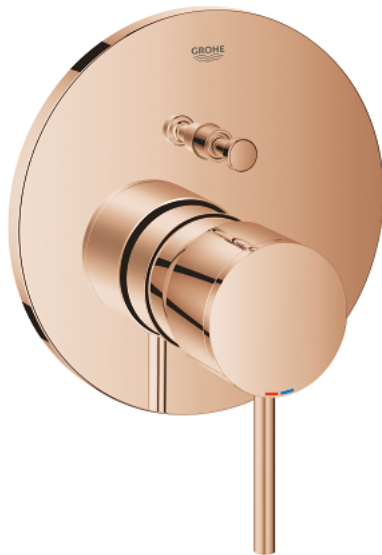

24 066 DA3 ATRIO SINGLE-LEVER MIXER WITH 2-WAY DIVERTER

PRODUCT DESCRIPTION

- Colour: warm sunset
- trim set for GROHE Rapido SmartBox (35 600/35 604)
- GROHE SilkMove 46 mm ceramic cartridge
- GROHE LongLife finish
- wall escutcheon with GROHE FastFixation (covered escutcheon- and shaft sealing, covered fixing)
- metal escutcheon, retroactively 6° adjustable
- metal lever
- automatic 2-way diverter
- flow performance: outlet B = 27 l/min, outlet C = 27 l/min
- without roughing-in-set