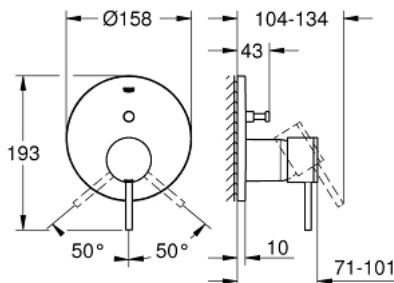

24 066 AL3 ATRIO SINGLE-LEVER MIXER WITH 2-WAY DIVERTER

PRODUCT DESCRIPTION

- Colour: brushed hard graphite
- trim set for GROHE Rapido SmartBox (35 600/35 604)
- GROHE SilkMove 46 mm ceramic cartridge
- GROHE LongLife finish
- wall escutcheon with GROHE FastFixation (covered escutcheon- and shaft sealing, covered fixing)
- metal escutcheon, retroactively 6° adjustable
- metal lever
- automatic 2-way diverter
- flow performance: outlet B = 27 l/min, outlet C = 27 l/min
- without roughing-in-set

24 066 AL3 ATRIO SINGLE-LEVER MIXER WITH 2-WAY DIVERTER

SELECT SPARE PART: , July 2017 – now

- 1: Lever (Spare part-nr. 48443AL0)
 - 2: Escutcheon (Spare part-nr. 48429AL0)
 - 3: Mounting plate (Spare part-nr. 48440000)
 - 4: Shield (Spare part-nr. 02693AL0)
 - 5: Diverter (Spare part-nr. 48442AL0)
 - 6: Cartridge (Spare part-nr. 46048000)
 - 7: Non-return valve (Spare part-nr. 49085000)
 - 8: Ball seal dia. 9x6.8 mm (Spare part-nr. 48360000)
 - 9: Temperature limiter (Spare part-nr. 46308000)*
 - 10: Backflow protection combination (EN1717) (Spare part-nr. 14055000)*
 - 11: Universal extension set single-lever mixers, 25 mm (Spare part-nr. 14056000)*
 - 12: Diverter (Spare part-nr. 48444AL0)*
 - 13: Universal extension set single-lever mixers, 50 mm (Spare part-nr. 14057000)*
 - 14: Diverter (Spare part-nr. 48445AL0)*
- * Optional accessories