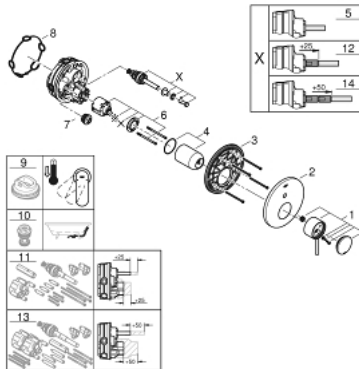

24 066 AL3 ATRIO SINGLE-LEVER MIXER WITH 2-WAY DIVERTER

PRODUCT DESCRIPTION

- Colour: brushed hard graphite
- trim set for GROHE Rapido SmartBox (35 600/35 604)
- GROHE SilkMove 46 mm ceramic cartridge
- GROHE LongLife finish
- wall escutcheon with GROHE FastFixation (covered escutcheon- and shaft sealing, covered fixing)
- metal escutcheon, retroactively 6° adjustable
- metal lever
- automatic 2-way diverter
- flow performance: outlet B = 27 l/min, outlet C = 27 l/min
- without roughing-in-set

24 066 AL3 ATRIO SINGLE-LEVER MIXER WITH 2-WAY DIVERTER

SELECT SPARE PART: , July 2017 – now

- 1: Lever (Spare part-nr. 48443AL0)
 - 2: Escutcheon (Spare part-nr. 48429AL0)
 - 3: Mounting plate (Spare part-nr. 48440000)
 - 4: Shield (Spare part-nr. 02693AL0)
 - 5: Diverter (Spare part-nr. 48442AL0)
 - 6: Cartridge (Spare part-nr. 46048000)
 - 7: Non-return valve (Spare part-nr. 49085000)
 - 8: Ball seal dia. 9x6.8 mm (Spare part-nr. 48360000)
 - 9: Temperature limiter (Spare part-nr. 46308000)*
 - 10: Backflow protection combination (EN1717) (Spare part-nr. 14055000)*
 - 11: Universal extension set single-lever mixers, 25 mm (Spare part-nr. 14056000)*
 - 12: Diverter (Spare part-nr. 48444AL0)*
 - 13: Universal extension set single-lever mixers, 50 mm (Spare part-nr. 14057000)*
 - 14: Diverter (Spare part-nr. 48445AL0)*
- * Optional accessories