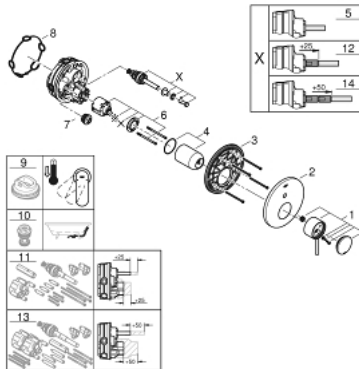

## 24 066 003 ATRIO SINGLE-LEVER MIXER WITH 2-WAY DIVERTER

### PRODUCT DESCRIPTION

- Colour: chrome
- trim set for GROHE Rapido SmartBox (35 600/35 604)
- GROHE SilkMove 46 mm ceramic cartridge
- GROHE LongLife finish
- wall escutcheon with GROHE FastFixation (covered escutcheon- and shaft sealing, covered fixing)
- metal escutcheon, retroactively 6° adjustable
- metal lever
- automatic 2-way diverter
- flow performance: outlet B = 27 l/min, outlet C = 27 l/min
- without roughing-in-set

### SELECT SPARE PART: , July 2017 – now

- 1: Lever (Spare part-nr. 48443000)
  - 2: Escutcheon (Spare part-nr. 48429000)
  - 3: Mounting plate (Spare part-nr. 48440000)
  - 4: Shield (Spare part-nr. 02693000)
  - 5: Diverter (Spare part-nr. 48442000)
  - 6: Cartridge (Spare part-nr. 46048000)
  - 7: Non-return valve (Spare part-nr. 49085000)
  - 8: Ball seal dia. 9x6.8 mm (Spare part-nr. 48360000)
  - 9: Temperature limiter (Spare part-nr. 46308000)\*
  - 10: Backflow protection combination (EN1717) (Spare part-nr. 14055000)\*
  - 11: Universal extension set single-lever mixers, 25 mm (Spare part-nr. 14056000)\*
  - 12: Diverter (Spare part-nr. 48444000)\*
  - 13: Universal extension set single-lever mixers, 50 mm (Spare part-nr. 14057000)\*
  - 14: Diverter (Spare part-nr. 48445000)\*
- \* Optional accessories