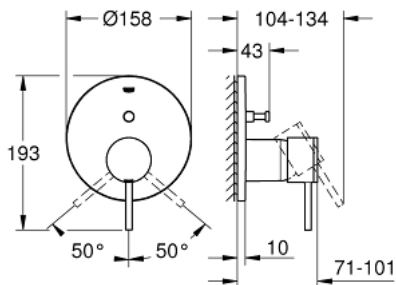

## 24 066 003 ATRIO SINGLE-LEVER MIXER WITH 2-WAY DIVERTER

### PRODUCT DESCRIPTION

- Colour: chrome
- trim set for GROHE Rapido SmartBox (35 600/35 604)
- GROHE SilkMove 46 mm ceramic cartridge
- GROHE LongLife finish
- wall escutcheon with GROHE FastFixation (covered escutcheon- and shaft sealing, covered fixing)
- metal escutcheon, retroactively 6° adjustable
- metal lever
- automatic 2-way diverter
- flow performance: outlet B = 27 l/min, outlet C = 27 l/min
- without roughing-in-set

### SELECT SPARE PART: , July 2017 – now

- 1: Lever (Spare part-nr. 48443000)
  - 2: Escutcheon (Spare part-nr. 48429000)
  - 3: Mounting plate (Spare part-nr. 48440000)
  - 4: Shield (Spare part-nr. 02693000)
  - 5: Diverter (Spare part-nr. 48442000)
  - 6: Cartridge (Spare part-nr. 46048000)
  - 7: Non-return valve (Spare part-nr. 49085000)
  - 8: Ball seal dia. 9x6.8 mm (Spare part-nr. 48360000)
  - 9: Temperature limiter (Spare part-nr. 46308000)\*
  - 10: Backflow protection combination (EN1717) (Spare part-nr. 14055000)\*
  - 11: Universal extension set single-lever mixers, 25 mm (Spare part-nr. 14056000)\*
  - 12: Diverter (Spare part-nr. 48444000)\*
  - 13: Universal extension set single-lever mixers, 50 mm (Spare part-nr. 14057000)\*
  - 14: Diverter (Spare part-nr. 48445000)\*
- \* Optional accessories