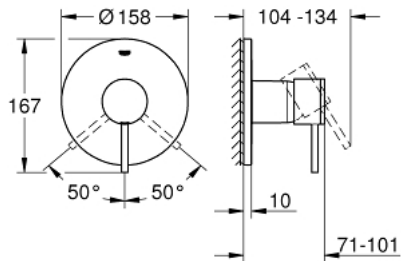

## 24 065 DC3 ATRIO SINGLE-LEVER SHOWER MIXER

### PRODUCT DESCRIPTION

- Colour: Supersteel
- trim set for GROHE Rapido SmartBox (35 600/35 604)
- GROHE SilkMove 46 mm ceramic cartridge
- GROHE LongLife finish
- wall escutcheon with GROHE FastFixation (covered escutcheon- and shaft sealing, covered fixing)
- metal escutcheon, retroactively 6° adjustable
- metal lever
- flow performance: outlet B or C = 30 l/min
- without roughing-in-set

### SELECT SPARE PART: , July 2017 – now

- 1: Lever (Spare part-nr. 48443DC0)
  - 2: Escutcheon (Spare part-nr. 48428DC0)
  - 3: Mounting plate (Spare part-nr. 48439000)
  - 4: Shield (Spare part-nr. 02693DC0)
  - 5: Cartridge (Spare part-nr. 46048000)
  - 6: Ball seal dia. 9x6.8 mm (Spare part-nr. 48360000)
  - 7: Temperature limiter (Spare part-nr. 46308000)\*
  - 8: Universal extension set single-lever mixers, 25 mm (Spare part-nr. 14056000)\*
  - 9: Universal extension set single-lever mixers, 50 mm (Spare part-nr. 14057000)\*
- \* Optional accessories