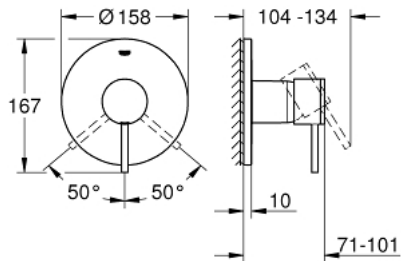

24 065 AL3 ATRIO SINGLE-LEVER SHOWER MIXER

PRODUCT DESCRIPTION

- Colour: brushed hard graphite
- trim set for GROHE Rapido SmartBox (35 600/35 604)
- GROHE SilkMove 46 mm ceramic cartridge
- GROHE LongLife finish
- wall escutcheon with GROHE FastFixation (covered escutcheon- and shaft sealing, covered fixing)
- metal escutcheon, retroactively 6° adjustable
- metal lever
- flow performance: outlet B or C = 30 l/min
- without roughing-in-set

24 065 AL3 ATRIO SINGLE-LEVER SHOWER MIXER

SELECT SPARE PART: , July 2017 – now

- 1: Lever (Spare part-nr. 48443AL0)
 - 2: Escutcheon (Spare part-nr. 48428AL0)
 - 3: Mounting plate (Spare part-nr. 48439000)
 - 4: Shield (Spare part-nr. 02693AL0)
 - 5: Cartridge (Spare part-nr. 46048000)
 - 6: Ball seal dia. 9x6.8 mm (Spare part-nr. 48360000)
 - 7: Temperature limiter (Spare part-nr. 46308000)*
 - 8: Universal extension set single-lever mixers, 25 mm (Spare part-nr. 14056000)*
 - 9: Universal extension set single-lever mixers, 50 mm (Spare part-nr. 14057000)*
- * Optional accessories