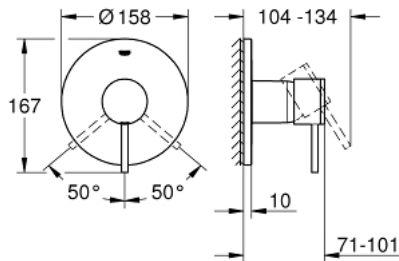

## 24 065 003 ATRIO SINGLE-LEVER SHOWER MIXER

### PRODUCT DESCRIPTION

- Colour: chrome
- trim set for GROHE Rapido SmartBox (35 600/35 604)
- GROHE SilkMove 46 mm ceramic cartridge
- GROHE LongLife finish
- wall escutcheon with GROHE FastFixation (covered escutcheon- and shaft sealing, covered fixing)
- metal escutcheon, retroactively 6° adjustable
- metal lever
- flow performance: outlet B or C = 30 l/min
- without roughing-in-set

### SELECT SPARE PART: , July 2017 – now

- 1: Lever (Spare part-nr. 48443000)
  - 2: Escutcheon (Spare part-nr. 48428000)
  - 3: Mounting plate (Spare part-nr. 48439000)
  - 4: Shield (Spare part-nr. 02693000)
  - 5: Cartridge (Spare part-nr. 46048000)
  - 6: Ball seal dia. 9x6.8 mm (Spare part-nr. 48360000)
  - 7: Temperature limiter (Spare part-nr. 46308000)\*
  - 8: Universal extension set single-lever mixers, 25 mm (Spare part-nr. 14056000)\*
  - 9: Universal extension set single-lever mixers, 50 mm (Spare part-nr. 14057000)\*
- \* Optional accessories