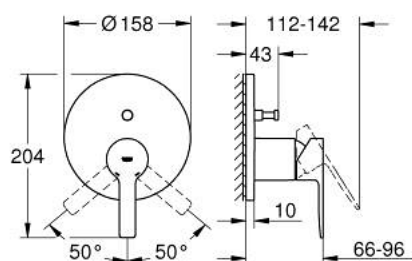

24 064 001 LINEARE SINGLE-LEVER MIXER WITH 2-WAY DIVERTER

PRODUCT DESCRIPTION

- Colour: chrome
- trim set for GROHE Rapido SmartBox (35 600/35 604)
- GROHE SilkMove 46 mm ceramic cartridge
- GROHE LongLife finish
- wall escutcheon with GROHE FastFixation (covered escutcheon- and shaft sealing, covered fixing)
- metal escutcheon, retroactively 6° adjustable
- metal lever
- automatic 2-way diverter
- without roughing-in set 35 600/35 604 (please order separately)
- flow performance: outlet B = 27 l/min, outlet C = 27 l/min

24 064 001 LINEARE SINGLE-LEVER MIXER WITH 2-WAY DIVERTER

SELECT SPARE PART: , April 2024 – now

- 1: Lever (Spare part-nr. 46988000)
 - 2: Escutcheon (Spare part-nr. 48429000)
 - 3: Mounting plate (Spare part-nr. 48440000)
 - 4: Shield (Spare part-nr. 09038000)
 - 5: Diverter (Spare part-nr. 48634000)
 - 6: Diverter knob (Spare part-nr. 48637000)
 - 7: Cartridge (Spare part-nr. 46048000)
 - 8: Non-return valve (Spare part-nr. 49085000)
 - 9: Ball seal dia. 9x6.8 mm (Spare part-nr. 48360000)
 - 10: Temperature limiter (Spare part-nr. 46375000)*
 - 11: Backflow protection combination (EN1717) (Spare part-nr. 14055000)*
 - 12: Universal extension set single-lever mixers, 25 mm (Spare part-nr. 1405600)*
 - 13: diverter (Spare part-nr. 48635000)*
 - 14: Universal extension set single-lever mixers, 50 mm (Spare part-nr. 1405700)*
 - 15: diverter (Spare part-nr. 48636000)*
- * Optional accessories