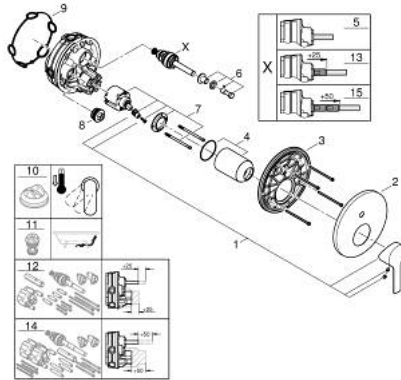

24 064 001 LINEARE SINGLE-LEVER MIXER WITH 2-WAY DIVERTER

PRODUCT DESCRIPTION

- Colour: chrome
- trim set for GROHE Rapido SmartBox (35 600/35 604)
- GROHE SilkMove 46 mm ceramic cartridge
- GROHE LongLife finish
- wall escutcheon with GROHE FastFixation (covered escutcheon- and shaft sealing, covered fixing)
- metal escutcheon, retroactively 6° adjustable
- metal lever
- automatic 2-way diverter
- without roughing-in set 35 600/35 604 (please order separately)
- flow performance: outlet B = 27 l/min, outlet C = 27 l/min

24 064 001 LINEARE SINGLE-LEVER MIXER WITH 2-WAY DIVERTER

SELECT SPARE PART: , April 2024 – now

- 1: Lever (Spare part-nr. 46988000)
 - 2: Escutcheon (Spare part-nr. 48429000)
 - 3: Mounting plate (Spare part-nr. 48440000)
 - 4: Shield (Spare part-nr. 09038000)
 - 5: Diverter (Spare part-nr. 48634000)
 - 6: Diverter knob (Spare part-nr. 48637000)
 - 7: Cartridge (Spare part-nr. 46048000)
 - 8: Non-return valve (Spare part-nr. 49085000)
 - 9: Ball seal dia. 9x6.8 mm (Spare part-nr. 48360000)
 - 10: Temperature limiter (Spare part-nr. 46375000)*
 - 11: Backflow protection combination (EN1717) (Spare part-nr. 14055000)*
 - 12: Universal extension set single-lever mixers, 25 mm (Spare part-nr. 1405600)*
 - 13: diverter (Spare part-nr. 48635000)*
 - 14: Universal extension set single-lever mixers, 50 mm (Spare part-nr. 1405700)*
 - 15: diverter (Spare part-nr. 48636000)*
- * Optional accessories