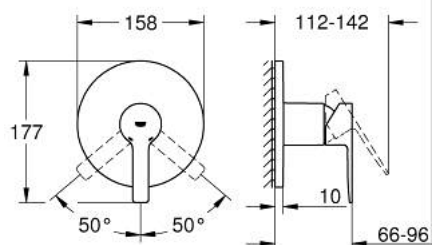

24 063 DC1 LINEARE SINGLE-LEVER SHOWER MIXER

PRODUCT DESCRIPTION

- Colour: Supersteel
- trim set for GROHE Rapido SmartBox (35 600/35 604)
- GROHE SilkMove 46 mm ceramic cartridge
- GROHE LongLife finish
- wall escutcheon with GROHE FastFixation (covered escutcheon- and shaft sealing, covered fixing)
- metal escutcheon, retroactively 6° adjustable
- metal lever
- without roughing-in set 35 600/35 604 (please order separately)
- flow performance: outlet B or C = 30 l/min

24 063 DC1 LINEARE SINGLE-LEVER SHOWER MIXER

SELECT SPARE PART: , July 2017 – now

- 1: Lever (Spare part-nr. 46988DC0)
 - 2: Escutcheon (Spare part-nr. 48428DC0)
 - 3: Mounting plate (Spare part-nr. 48439000)
 - 4: Shield (Spare part-nr. 09038DC0)
 - 5: Cartridge (Spare part-nr. 46048000)
 - 6: Ball seal dia. 9x6.8 mm (Spare part-nr. 48360000)
 - 7: Temperature limiter (Spare part-nr. 46375000)*
 - 8: Universal extension set single-lever mixers, 25 mm (Spare part-nr. 14056000)*
 - 9: Universal extension set single-lever mixers, 50 mm (Spare part-nr. 14057000)*
- * Optional accessories