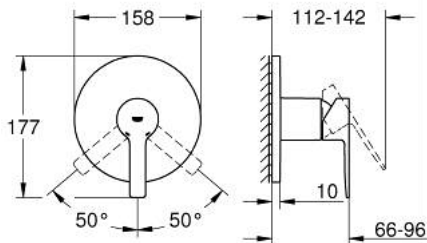

24 063 001 LINEARE SINGLE-LEVER SHOWER MIXER

PRODUCT DESCRIPTION

- Colour: chrome
- trim set for GROHE Rapido SmartBox (35 600/35 604)
- GROHE SilkMove 46 mm ceramic cartridge
- GROHE LongLife finish
- wall escutcheon with GROHE FastFixation (covered escutcheon- and shaft sealing, covered fixing)
- metal escutcheon, retroactively 6° adjustable
- metal lever
- without roughing-in set 35 600/35 604 (please order separately)
- flow performance: outlet B or C = 30 l/min

24 063 001 LINEARE SINGLE-LEVER SHOWER MIXER

SELECT SPARE PART: , July 2017 – now

- 1: Lever (Spare part-nr. 46988000)
 - 2: Escutcheon (Spare part-nr. 48428000)
 - 3: Mounting plate (Spare part-nr. 48439000)
 - 4: Shield (Spare part-nr. 09038000)
 - 5: Cartridge (Spare part-nr. 46048000)
 - 6: Ball seal dia. 9x6.8 mm (Spare part-nr. 48360000)
 - 7: Temperature limiter (Spare part-nr. 46375000)*
 - 8: Universal extension set single-lever mixers, 25 mm (Spare part-nr. 14056000)*
 - 9: Universal extension set single-lever mixers, 50 mm (Spare part-nr. 14057000)*
- * Optional accessories