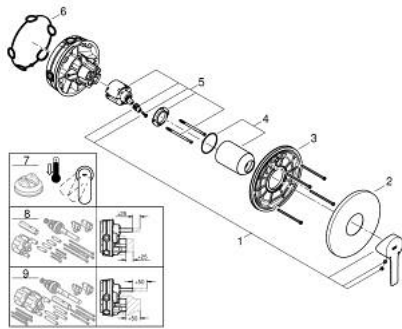

24 063 001 LINEARE SINGLE-LEVER SHOWER MIXER

PRODUCT DESCRIPTION

- Colour: chrome
- trim set for GROHE Rapido SmartBox (35 600/35 604)
- GROHE SilkMove 46 mm ceramic cartridge
- GROHE LongLife finish
- wall escutcheon with GROHE FastFixation (covered escutcheon- and shaft sealing, covered fixing)
- metal escutcheon, retroactively 6° adjustable
- metal lever
- without roughing-in set 35 600/35 604 (please order separately)
- flow performance: outlet B or C = 30 l/min

24 063 001 LINEARE SINGLE-LEVER SHOWER MIXER

SELECT SPARE PART: , July 2017 – now

- 1: Lever (Spare part-nr. 46988000)
 - 2: Escutcheon (Spare part-nr. 48428000)
 - 3: Mounting plate (Spare part-nr. 48439000)
 - 4: Shield (Spare part-nr. 09038000)
 - 5: Cartridge (Spare part-nr. 46048000)
 - 6: Ball seal dia. 9x6.8 mm (Spare part-nr. 48360000)
 - 7: Temperature limiter (Spare part-nr. 46375000)*
 - 8: Universal extension set single-lever mixers, 25 mm (Spare part-nr. 14056000)*
 - 9: Universal extension set single-lever mixers, 50 mm (Spare part-nr. 14057000)*
- * Optional accessories