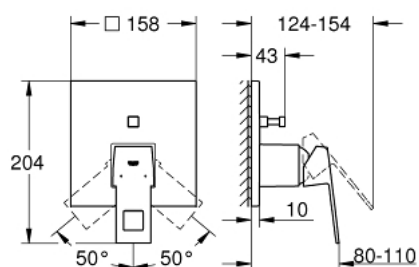

### PRODUCT DESCRIPTION

- Colour: Supersteel
- trim set for GROHE Rapido SmartBox (35 600/35 604)
- GROHE SilkMove 46 mm ceramic cartridge
- GROHE LongLife finish
- wall escutcheon with GROHE FastFixation (covered escutcheon- and shaft sealing, covered fixing)
- metal escutcheon, retroactively 6° adjustable
- metal lever
- automatic 2-way diverter
- without roughing-in set 35 600/35 604 (please order separately)
- flow performance: outlet B = 27 l/min, outlet C = 27 l/min

### SELECT SPARE PART: , September 2018 – now

- 1: Lever (Spare part-nr. 46782DC0)
- 2: Escutcheon (Spare part-nr. 48431DC0)
- 3: Mounting plate (Spare part-nr. 48438000)
- 4: Shield (Spare part-nr. 46784DC0)
- 5: Diverter (Spare part-nr. 48442DC0)
- 6: Cartridge (Spare part-nr. 46048000)
- 7: Non-return valve (Spare part-nr. 49085000)
- 8: Ball seal dia. 9x6.8 mm (Spare part-nr. 48360000)
- 9: Temperature limiter (Spare part-nr. 46375000)\*
- 10: Backflow protection combination (EN1717) (Spare part-nr. 14055000)\*
- 11: Universal extension set single-lever mixers, 25 mm (Spare part-nr. 14056000)\*
- 12: Diverter (Spare part-nr. 48444DC0)\*
- 13: Universal extension set single-lever mixers, 50 mm (Spare part-nr. 14057000)\*
- 14: Diverter (Spare part-nr. 48445DC0)\*