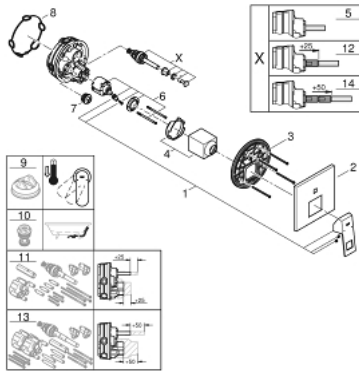

## 24 062 DC0 EUROCUBE SINGLE-LEVER MIXER WITH 2-WAY DIVERTER

### PRODUCT DESCRIPTION

- Colour: Supersteel
- trim set for GROHE Rapido SmartBox (35 600/35 604)
- GROHE SilkMove 46 mm ceramic cartridge
- GROHE LongLife finish
- wall escutcheon with GROHE FastFixation (covered escutcheon- and shaft sealing, covered fixing)
- metal escutcheon, retroactively 6° adjustable
- metal lever
- automatic 2-way diverter
- without roughing-in set 35 600/35 604 (please order separately)
- flow performance: outlet B = 27 l/min, outlet C = 27 l/min

### SELECT SPARE PART: , September 2018 – now

- 1: Lever (Spare part-nr. 46782DC0)
- 2: Escutcheon (Spare part-nr. 48431DC0)
- 3: Mounting plate (Spare part-nr. 48438000)
- 4: Shield (Spare part-nr. 46784DC0)
- 5: Diverter (Spare part-nr. 48442DC0)
- 6: Cartridge (Spare part-nr. 46048000)
- 7: Non-return valve (Spare part-nr. 49085000)
- 8: Ball seal dia. 9x6.8 mm (Spare part-nr. 48360000)
- 9: Temperature limiter (Spare part-nr. 46375000)\*
- 10: Backflow protection combination (EN1717) (Spare part-nr. 14055000)\*
- 11: Universal extension set single-lever mixers, 25 mm (Spare part-nr. 14056000)\*
- 12: Diverter (Spare part-nr. 48444DC0)\*
- 13: Universal extension set single-lever mixers, 50 mm (Spare part-nr. 14057000)\*
- 14: Diverter (Spare part-nr. 48445DC0)\*