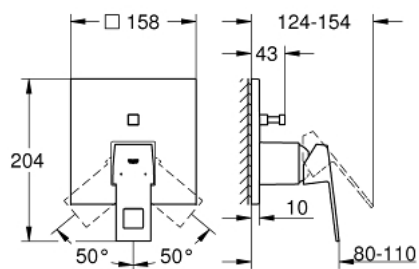

24 062 AL0 EUROCUBE SINGLE-LEVER MIXER WITH 2-WAY DIVERTER

PRODUCT DESCRIPTION

- Colour: brushed hard graphite
- trim set for GROHE Rapido SmartBox (35 600/35 604)
- GROHE SilkMove 46 mm ceramic cartridge
- GROHE LongLife finish
- wall escutcheon with GROHE FastFixation (covered escutcheon- and shaft sealing, covered fixing)
- metal escutcheon, retroactively 6° adjustable
- metal lever
- automatic 2-way diverter
- without roughing-in set 35 600/35 604 (please order separately)
- flow performance: outlet B = 27 l/min, outlet C = 27 l/min

24 062 AL0 EUROCUBE SINGLE-LEVER MIXER WITH 2-WAY DIVERTER

SELECT SPARE PART: , March 2019 – now

- 1: Lever (Spare part-nr. 46782AL0)
- 2: Escutcheon (Spare part-nr. 48431AL0)
- 3: Mounting plate (Spare part-nr. 48438000)
- 4: Shield (Spare part-nr. 46784AL0)
- 5: Diverter (Spare part-nr. 48442AL0)
- 6: Cartridge (Spare part-nr. 46048000)
- 7: Non-return valve (Spare part-nr. 49085000)
- 8: Ball seal dia. 9x6.8 mm (Spare part-nr. 48360000)
- 9: Temperature limiter (Spare part-nr. 46375000)*
- 10: Backflow protection combination (EN1717) (Spare part-nr. 14055000)*
- 11: Universal extension set single-lever mixers, 25 mm (Spare part-nr. 1405600)*
- 12: Diverter (Spare part-nr. 48444AL0)*
- 13: Universal extension set single-lever mixers, 50 mm (Spare part-nr. 1405700)*
- 14: Diverter (Spare part-nr. 48445AL0)*