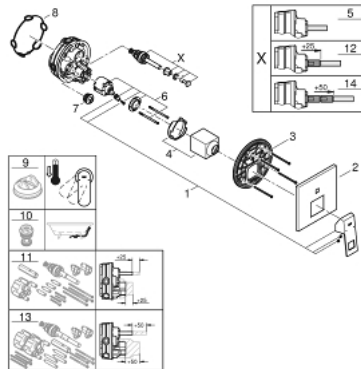

24 062 AL0 EUROCUBE SINGLE-LEVER MIXER WITH 2-WAY DIVERTER

PRODUCT DESCRIPTION

- Colour: brushed hard graphite
- trim set for GROHE Rapido SmartBox (35 600/35 604)
- GROHE SilkMove 46 mm ceramic cartridge
- GROHE LongLife finish
- wall escutcheon with GROHE FastFixation (covered escutcheon- and shaft sealing, covered fixing)
- metal escutcheon, retroactively 6° adjustable
- metal lever
- automatic 2-way diverter
- without roughing-in set 35 600/35 604 (please order separately)
- flow performance: outlet B = 27 l/min, outlet C = 27 l/min

24 062 AL0 EUROCUBE SINGLE-LEVER MIXER WITH 2-WAY DIVERTER

SELECT SPARE PART: , March 2019 – now

- 1: Lever (Spare part-nr. 46782AL0)
- 2: Escutcheon (Spare part-nr. 48431AL0)
- 3: Mounting plate (Spare part-nr. 48438000)
- 4: Shield (Spare part-nr. 46784AL0)
- 5: Diverter (Spare part-nr. 48442AL0)
- 6: Cartridge (Spare part-nr. 46048000)
- 7: Non-return valve (Spare part-nr. 49085000)
- 8: Ball seal dia. 9x6.8 mm (Spare part-nr. 48360000)
- 9: Temperature limiter (Spare part-nr. 46375000)*
- 10: Backflow protection combination (EN1717) (Spare part-nr. 14055000)*
- 11: Universal extension set single-lever mixers, 25 mm (Spare part-nr. 1405600)*
- 12: Diverter (Spare part-nr. 48444AL0)*
- 13: Universal extension set single-lever mixers, 50 mm (Spare part-nr. 1405700)*
- 14: Diverter (Spare part-nr. 48445AL0)*