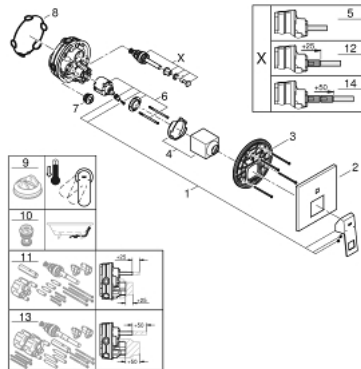

### PRODUCT DESCRIPTION

- Colour: chrome
- trim set for GROHE Rapido SmartBox (35 600/35 604)
- GROHE SilkMove 46 mm ceramic cartridge
- wall escutcheon with GROHE FastFixation (covered escutcheon- and shaft sealing, covered fixing)
- metal escutcheon, retroactively 6° adjustable
- metal lever
- automatic 2-way diverter
- without roughing-in set 35 600/35 604 (please order separately)
- flow performance: outlet B = 27 l/min, outlet C = 27 l/min

### SELECT SPARE PART: , July 2017 – now

- 1: Lever (Spare part-nr. 46782000)
- 2: Escutcheon (Spare part-nr. 48431000)
- 3: Mounting plate (Spare part-nr. 48438000)
- 4: Shield (Spare part-nr. 46784000)
- 5: Diverter (Spare part-nr. 48442000)
- 6: Cartridge (Spare part-nr. 46048000)
- 7: Non-return valve (Spare part-nr. 49085000)
- 8: Ball seal dia. 9x6.8 mm (Spare part-nr. 48360000)
- 9: Temperature limiter (Spare part-nr. 46375000)\*
- 10: Backflow protection combination (EN1717) (Spare part-nr. 14055000)\*
- 11: Universal extension set single-lever mixers, 25 mm (Spare part-nr. 14056000)\*
- 12: Diverter (Spare part-nr. 48444000)\*
- 13: Universal extension set single-lever mixers, 50 mm (Spare part-nr. 14057000)\*
- 14: Diverter (Spare part-nr. 48445000)\*