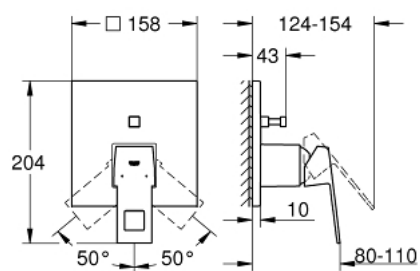

### PRODUCT DESCRIPTION

- Colour: chrome
- trim set for GROHE Rapido SmartBox (35 600/35 604)
- GROHE SilkMove 46 mm ceramic cartridge
- wall escutcheon with GROHE FastFixation (covered escutcheon- and shaft sealing, covered fixing)
- metal escutcheon, retroactively 6° adjustable
- metal lever
- automatic 2-way diverter
- without roughing-in set 35 600/35 604 (please order separately)
- flow performance: outlet B = 27 l/min, outlet C = 27 l/min

### SELECT SPARE PART: , July 2017 – now

- 1: Lever (Spare part-nr. 46782000)
- 2: Escutcheon (Spare part-nr. 48431000)
- 3: Mounting plate (Spare part-nr. 48438000)
- 4: Shield (Spare part-nr. 46784000)
- 5: Diverter (Spare part-nr. 48442000)
- 6: Cartridge (Spare part-nr. 46048000)
- 7: Non-return valve (Spare part-nr. 49085000)
- 8: Ball seal dia. 9x6.8 mm (Spare part-nr. 48360000)
- 9: Temperature limiter (Spare part-nr. 46375000)\*
- 10: Backflow protection combination (EN1717) (Spare part-nr. 14055000)\*
- 11: Universal extension set single-lever mixers, 25 mm (Spare part-nr. 14056000)\*
- 12: Diverter (Spare part-nr. 48444000)\*
- 13: Universal extension set single-lever mixers, 50 mm (Spare part-nr. 14057000)\*
- 14: Diverter (Spare part-nr. 48445000)\*