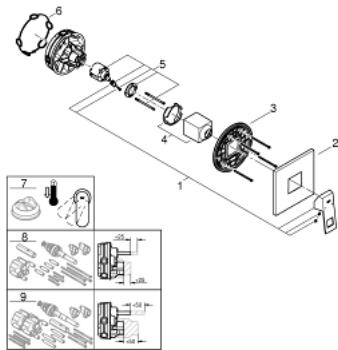

### PRODUCT DESCRIPTION

- Colour: Supersteel
- trim set for GROHE Rapido SmartBox (35 600/35 604)
- GROHE SilkMove 46 mm ceramic cartridge
- GROHE LongLife finish
- wall escutcheon with GROHE FastFixation (covered escutcheon- and shaft sealing, covered fixing)
- metal escutcheon, retroactively 6° adjustable
- metal lever
- without roughing-in set 35 600/35 604 (please order separately)
- flow performance: outlet B or C = 30 l/min

## 24 061 DC0 EUROCUBE SINGLE-LEVER SHOWER MIXER

**SELECT SPARE PART:** , September 2018 – now

1: Lever (Spare part-nr. 46782DC0)

2: Escutcheon (Spare part-nr. 48430DC0)

3: Mounting plate (Spare part-nr. 48441000)

4: Shield (Spare part-nr. 46784DC0)

5: Cartridge (Spare part-nr. 46048000)

6: Ball seal dia. 9x6.8 mm (Spare part-nr. 48360000)

7: Temperature limiter (Spare part-nr. 46375000)\*

8: Universal extension set single-lever mixers, 25 mm (Spare part-nr. 14056000

)\*

9: Universal extension set single-lever mixers, 50 mm (Spare part-nr. 14057000

)\*

\* Optional accessories