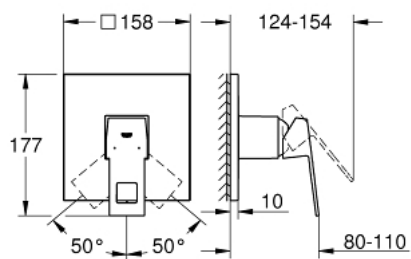

## 24 061 DC0 EUROCUBE SINGLE-LEVER SHOWER MIXER

### PRODUCT DESCRIPTION

- Colour: Supersteel
- trim set for GROHE Rapido SmartBox (35 600/35 604)
- GROHE SilkMove 46 mm ceramic cartridge
- GROHE LongLife finish
- wall escutcheon with GROHE FastFixation (covered escutcheon- and shaft sealing, covered fixing)
- metal escutcheon, retroactively 6° adjustable
- metal lever
- without roughing-in set 35 600/35 604 (please order separately)
- flow performance: outlet B or C = 30 l/min

## 24 061 DC0 EUROCUBE SINGLE-LEVER SHOWER MIXER

**SELECT SPARE PART:** , September 2018 – now

1: Lever (Spare part-nr. 46782DC0)

2: Escutcheon (Spare part-nr. 48430DC0)

3: Mounting plate (Spare part-nr. 48441000)

4: Shield (Spare part-nr. 46784DC0)

5: Cartridge (Spare part-nr. 46048000)

6: Ball seal dia. 9x6.8 mm (Spare part-nr. 48360000)

7: Temperature limiter (Spare part-nr. 46375000)\*

8: Universal extension set single-lever mixers, 25 mm (Spare part-nr. 14056000