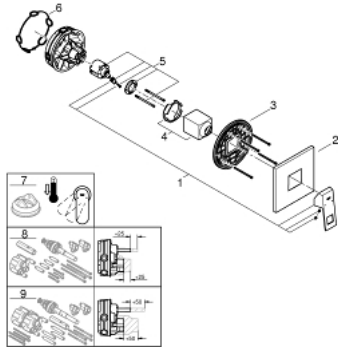

24 061 000 EUROCUBE SINGLE-LEVER SHOWER MIXER

PRODUCT DESCRIPTION

- Colour: chrome
- trim set for GROHE Rapido SmartBox (35 600/35 604)
- GROHE SilkMove 46 mm ceramic cartridge
- wall escutcheon with GROHE FastFixation (covered escutcheon- and shaft sealing, covered fixing)
- metal escutcheon, retroactively 6° adjustable
- metal lever
- without roughing-in set 35 600/35 604 (please order separately)
- flow performance: outlet B or C = 30 l/min

24 061 000 EUROCUBE SINGLE-LEVER SHOWER MIXER

SELECT SPARE PART: , July 2017 – now

- 1: Lever (Spare part-nr. 46782000)
 - 2: Escutcheon (Spare part-nr. 48430000)
 - 3: Mounting plate (Spare part-nr. 48441000)
 - 4: Shield (Spare part-nr. 46784000)
 - 5: Cartridge (Spare part-nr. 46048000)
 - 6: Ball seal dia. 9x6.8 mm (Spare part-nr. 48360000)
 - 7: Temperature limiter (Spare part-nr. 46375000)*
 - 8: Universal extension set single-lever mixers, 25 mm (Spare part-nr. 14056000)*
 - 9: Universal extension set single-lever mixers, 50 mm (Spare part-nr. 14057000)*
- * Optional accessories