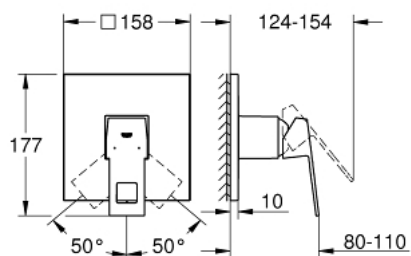

24 061 000 EUROCUBE SINGLE-LEVER SHOWER MIXER

PRODUCT DESCRIPTION

- Colour: chrome
- trim set for GROHE Rapido SmartBox (35 600/35 604)
- GROHE SilkMove 46 mm ceramic cartridge
- wall escutcheon with GROHE FastFixation (covered escutcheon- and shaft sealing, covered fixing)
- metal escutcheon, retroactively 6° adjustable
- metal lever
- without roughing-in set 35 600/35 604 (please order separately)
- flow performance: outlet B or C = 30 l/min

24 061 000 EUROCUBE SINGLE-LEVER SHOWER MIXER

SELECT SPARE PART: , July 2017 – now

- 1: Lever (Spare part-nr. 46782000)
 - 2: Escutcheon (Spare part-nr. 48430000)
 - 3: Mounting plate (Spare part-nr. 48441000)
 - 4: Shield (Spare part-nr. 46784000)
 - 5: Cartridge (Spare part-nr. 46048000)
 - 6: Ball seal dia. 9x6.8 mm (Spare part-nr. 48360000)
 - 7: Temperature limiter (Spare part-nr. 46375000)*
 - 8: Universal extension set single-lever mixers, 25 mm (Spare part-nr. 14056000)*
 - 9: Universal extension set single-lever mixers, 50 mm (Spare part-nr. 14057000)*
- * Optional accessories