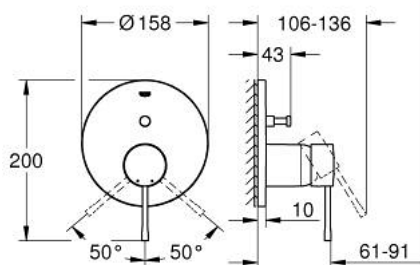

## 24 058 001 ESSENCE SINGLE-LEVER MIXER WITH 2-WAY DIVERTER

### PRODUCT DESCRIPTION

- Colour: chrome
- trim set for GROHE Rapido SmartBox (35 600/35 604)
- GROHE SilkMove 46 mm ceramic cartridge
- GROHE LongLife finish
- wall escutcheon with GROHE FastFixation (covered escutcheon- and shaft sealing, covered fixing)
- metal escutcheon, retroactively 6° adjustable
- metal lever
- automatic 2-way diverter
- without roughing-in set 35 600/35 604 (please order separately)
- flow performance: outlet B = 27 l/min, outlet C = 27 l/min

### SELECT SPARE PART: , July 2017 – now

- 1: Lever (Spare part-nr. 46915000)
- 2: Escutcheon (Spare part-nr. 48429000)
- 3: Mounting plate (Spare part-nr. 48440000)
- 4: Shield (Spare part-nr. 02693000)
- 5: Diverter (Spare part-nr. 48442000)
- 6: Cartridge (Spare part-nr. 46048000)
- 7: Non-return valve (Spare part-nr. 49085000)
- 8: Ball seal dia. 9x6.8 mm (Spare part-nr. 48360000)
- 9: Temperature limiter (Spare part-nr. 46308000)\*
- 10: Backflow protection combination (EN1717) (Spare part-nr. 14055000)\*
- 11: Universal extension set single-lever mixers, 25 mm (Spare part-nr. 14056000)\*
- 12: Diverter (Spare part-nr. 48444000)\*
- 13: Universal extension set single-lever mixers, 50 mm (Spare part-nr. 14057000)\*
- 14: Diverter (Spare part-nr. 48445000)\*