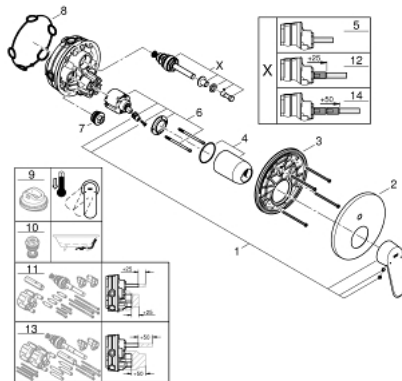

24 056 002 EURODISC COSMOPOLITAN SINGLE-LEVER MIXER WITH 2-WAY DIVERTER

PRODUCT DESCRIPTION

- Colour: chrome
- trim set for GROHE Rapido SmartBox (35 600/35 604)
- GROHE SilkMove 46 mm ceramic cartridge
- GROHE LongLife finish
- wall escutcheon with GROHE FastFixation (covered escutcheon- and shaft sealing, covered fixing)
- metal escutcheon, retroactively 6° adjustable
- metal lever
- automatic 2-way diverter
- without roughing-in set 35 600/35 604 (please order separately)
- flow performance: outlet B = 27 l/min, outlet C = 27 l/min

24 056 002 EURODISC COSMOPOLITAN SINGLE-LEVER MIXER WITH 2-WAY DIVERTER

SELECT SPARE PART: , July 2017 – now

- 1: Lever (Spare part-nr. 46743000)
- 2: Escutcheon (Spare part-nr. 48429000)
- 3: Mounting plate (Spare part-nr. 48440000)
- 4: Shield (Spare part-nr. 02693000)
- 5: Diverter (Spare part-nr. 48442000)
- 6: Cartridge (Spare part-nr. 46048000)
- 7: Non-return valve (Spare part-nr. 49085000)
- 8: Ball seal dia. 9x6.8 mm (Spare part-nr. 48360000)
- 9: Temperature limiter (Spare part-nr. 46308000)*
- 10: Backflow protection combination (EN1717) (Spare part-nr. 14055000)*
- 11: Universal extension set single-lever mixers, 25 mm (Spare part-nr. 14056000)*
- 12: Diverter (Spare part-nr. 48444000)*
- 13: Universal extension set single-lever mixers, 50 mm (Spare part-nr. 14057000)*
- 14: Diverter (Spare part-nr. 48445000)*