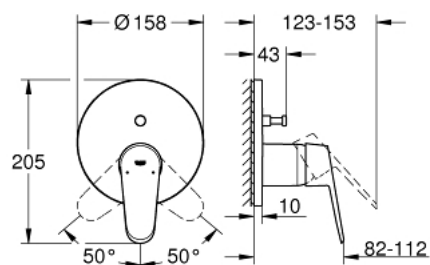

24 056 002 EURODISC COSMOPOLITAN SINGLE-LEVER MIXER WITH 2-WAY DIVERTER

PRODUCT DESCRIPTION

- Colour: chrome
- trim set for GROHE Rapido SmartBox (35 600/35 604)
- GROHE SilkMove 46 mm ceramic cartridge
- GROHE LongLife finish
- wall escutcheon with GROHE FastFixation (covered escutcheon- and shaft sealing, covered fixing)
- metal escutcheon, retroactively 6° adjustable
- metal lever
- automatic 2-way diverter
- without roughing-in set 35 600/35 604 (please order separately)
- flow performance: outlet B = 27 l/min, outlet C = 27 l/min

24 056 002 EURODISC COSMOPOLITAN SINGLE-LEVER MIXER WITH 2-WAY DIVERTER

SELECT SPARE PART: , July 2017 – now

- 1: Lever (Spare part-nr. 46743000)
- 2: Escutcheon (Spare part-nr. 48429000)
- 3: Mounting plate (Spare part-nr. 48440000)
- 4: Shield (Spare part-nr. 02693000)
- 5: Diverter (Spare part-nr. 48442000)
- 6: Cartridge (Spare part-nr. 46048000)
- 7: Non-return valve (Spare part-nr. 49085000)
- 8: Ball seal dia. 9x6.8 mm (Spare part-nr. 48360000)
- 9: Temperature limiter (Spare part-nr. 46308000)*
- 10: Backflow protection combination (EN1717) (Spare part-nr. 14055000)*
- 11: Universal extension set single-lever mixers, 25 mm (Spare part-nr. 14056000)*
- 12: Diverter (Spare part-nr. 48444000)*
- 13: Universal extension set single-lever mixers, 50 mm (Spare part-nr. 14057000)*
- 14: Diverter (Spare part-nr. 48445000)*