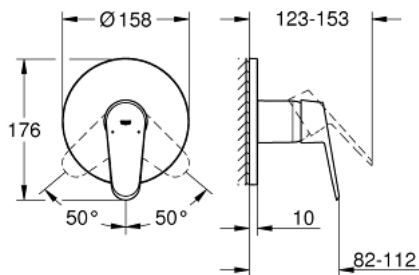

24 055 002 EURODISC COSMOPOLITAN SINGLE-LEVER SHOWER MIXER

PRODUCT DESCRIPTION

- Colour: chrome
- trim set for GROHE Rapido SmartBox (35 600/35 604)
- GROHE SilkMove 46 mm ceramic cartridge
- GROHE LongLife finish
- wall escutcheon with GROHE FastFixation (covered escutcheon- and shaft sealing, covered fixing)
- metal escutcheon, retroactively 6° adjustable
- metal lever
- without roughing-in set 35 600/35 604 (please order separately)
- flow performance: outlet B or C = 30 l/min

24 055 002 EURODISC COSMOPOLITAN SINGLE-LEVER SHOWER MIXER

SELECT SPARE PART: , July 2017 – now

1: Lever (Spare part-nr. 46743000)

2: Escutcheon (Spare part-nr. 48428000)

3: Mounting plate (Spare part-nr. 48439000)

4: Shield (Spare part-nr. 02693000)

5: Cartridge (Spare part-nr. 46048000)

6: Ball seal dia. 9x6.8 mm (Spare part-nr. 48360000)

7: Temperature limiter (Spare part-nr. 46308000)*

8: Universal extension set single-lever mixers, 25 mm (Spare part-nr. 14056000

)*

9: Universal extension set single-lever mixers, 50 mm (Spare part-nr. 14057000

)*

* Optional accessories