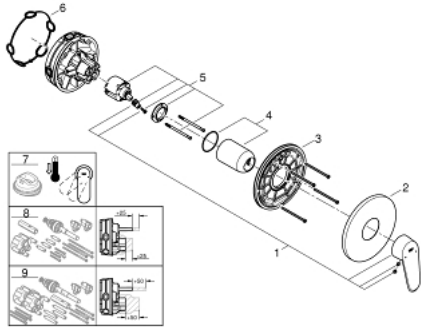

24 055 002 EURODISC COSMOPOLITAN SINGLE-LEVER SHOWER MIXER

PRODUCT DESCRIPTION

- Colour: chrome
- trim set for GROHE Rapido SmartBox (35 600/35 604)
- GROHE SilkMove 46 mm ceramic cartridge
- GROHE LongLife finish
- wall escutcheon with GROHE FastFixation (covered escutcheon- and shaft sealing, covered fixing)
- metal escutcheon, retroactively 6° adjustable
- metal lever
- without roughing-in set 35 600/35 604 (please order separately)
- flow performance: outlet B or C = 30 l/min

24 055 002 EURODISC COSMOPOLITAN SINGLE-LEVER SHOWER MIXER

SELECT SPARE PART: , July 2017 – now

1: Lever (Spare part-nr. 46743000)

2: Escutcheon (Spare part-nr. 48428000)

3: Mounting plate (Spare part-nr. 48439000)

4: Shield (Spare part-nr. 02693000)

5: Cartridge (Spare part-nr. 46048000)

6: Ball seal dia. 9x6.8 mm (Spare part-nr. 48360000)

7: Temperature limiter (Spare part-nr. 46308000)*

8: Universal extension set single-lever mixers, 25 mm (Spare part-nr. 14056000

)*

9: Universal extension set single-lever mixers, 50 mm (Spare part-nr. 14057000

)*

* Optional accessories