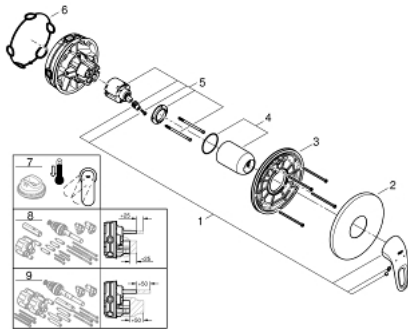

24 048 LS3 EUROSTYLE SINGLE-LEVER SHOWER MIXER

PRODUCT DESCRIPTION

- Colour: moon white
- trim set for GROHE Rapido SmartBox (35 600/35 604)
- GROHE SilkMove 46 mm ceramic cartridge
- GROHE LongLife finish
- wall escutcheon with GROHE FastFixation (covered escutcheon- and shaft sealing, covered fixing)
- metal escutcheon, retroactively 6° adjustable
- metal lever
- flow performance: outlet B or C = 30 l/min
- without roughing-in-set

24 048 LS3 EUROSTYLE SINGLE-LEVER SHOWER MIXER

SELECT SPARE PART: , July 2017 – now

1: Lever (Spare part-nr. 46940LS0)

2: Escutcheon (Spare part-nr. 48428LS0)

3: Mounting plate (Spare part-nr. 48439000)

4: Shield (Spare part-nr. 02693LS0)

5: Cartridge (Spare part-nr. 46048000)

6: Ball seal dia. 9x6.8 mm (Spare part-nr. 48360000)

7: Temperature limiter (Spare part-nr. 46308000)*

8: Universal extension set single-lever mixers, 25 mm (Spare part-nr. 14056000

)*

9: Universal extension set single-lever mixers, 50 mm (Spare part-nr. 14057000

)*

* Optional accessories