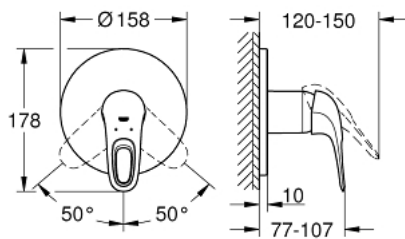

24 048 LS3 EUROSTYLE SINGLE-LEVER SHOWER MIXER

PRODUCT DESCRIPTION

- Colour: moon white
- trim set for GROHE Rapido SmartBox (35 600/35 604)
- GROHE SilkMove 46 mm ceramic cartridge
- GROHE LongLife finish
- wall escutcheon with GROHE FastFixation (covered escutcheon- and shaft sealing, covered fixing)
- metal escutcheon, retroactively 6° adjustable
- metal lever
- flow performance: outlet B or C = 30 l/min
- without roughing-in-set

24 048 LS3 EUROSTYLE SINGLE-LEVER SHOWER MIXER

SELECT SPARE PART: , July 2017 – now

1: Lever (Spare part-nr. 46940LS0)

2: Escutcheon (Spare part-nr. 48428LS0)

3: Mounting plate (Spare part-nr. 48439000)

4: Shield (Spare part-nr. 02693LS0)

5: Cartridge (Spare part-nr. 46048000)

6: Ball seal dia. 9x6.8 mm (Spare part-nr. 48360000)

7: Temperature limiter (Spare part-nr. 46308000)*

8: Universal extension set single-lever mixers, 25 mm (Spare part-nr. 14056000

)*

9: Universal extension set single-lever mixers, 50 mm (Spare part-nr. 14057000

)*

* Optional accessories