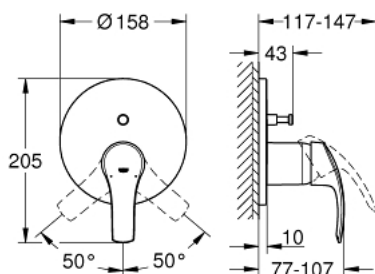

24 043 002 EUROSMART SINGLE-LEVER MIXER WITH 2-WAY DIVERTER

PRODUCT DESCRIPTION

- Colour: chrome
- trim set for GROHE Rapido SmartBox (35 600/35 604)
- GROHE SilkMove 46 mm ceramic cartridge
- GROHE LongLife finish
- wall escutcheon with GROHE FastFixation (covered escutcheon- and shaft sealing, covered fixing)
- metal escutcheon, retroactively 6° adjustable
- metal lever
- automatic 2-way diverter
- flow performance: outlet B = 27 l/min, outlet C = 27 l/min
- without roughing-in-set

24 043 002 EUROSMART SINGLE-LEVER MIXER WITH 2-WAY DIVERTER

SELECT SPARE PART: , July 2017 – now

- 1: Lever (Spare part-nr. 46903000)
- 2: Escutcheon (Spare part-nr. 48429000)
- 3: Mounting plate (Spare part-nr. 48440000)
- 4: Shield (Spare part-nr. 02693000)
- 5: Diverter (Spare part-nr. 48442000)
- 6: Cartridge (Spare part-nr. 46048000)
- 7: Non-return valve (Spare part-nr. 49085000)
- 8: Ball seal dia. 9x6.8 mm (Spare part-nr. 48360000)
- 9: Temperature limiter (Spare part-nr. 46308000)*
- 10: Backflow protection combination (EN1717) (Spare part-nr. 14055000)*
- 11: Universal extension set single-lever mixers, 25 mm (Spare part-nr. 14056000)*
- 12: Diverter (Spare part-nr. 48444000)*
- 13: Universal extension set single-lever mixers, 50 mm (Spare part-nr. 14057000)*
- 14: Diverter (Spare part-nr. 48445000)*