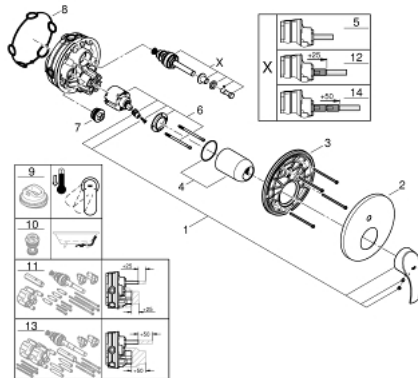

24 043 002 EUROSMART SINGLE-LEVER MIXER WITH 2-WAY DIVERTER

PRODUCT DESCRIPTION

- Colour: chrome
- trim set for GROHE Rapido SmartBox (35 600/35 604)
- GROHE SilkMove 46 mm ceramic cartridge
- GROHE LongLife finish
- wall escutcheon with GROHE FastFixation (covered escutcheon- and shaft sealing, covered fixing)
- metal escutcheon, retroactively 6° adjustable
- metal lever
- automatic 2-way diverter
- flow performance: outlet B = 27 l/min, outlet C = 27 l/min
- without roughing-in-set

24 043 002 EUROSMART SINGLE-LEVER MIXER WITH 2-WAY DIVERTER

SELECT SPARE PART: , July 2017 – now

- 1: Lever (Spare part-nr. 46903000)
- 2: Escutcheon (Spare part-nr. 48429000)
- 3: Mounting plate (Spare part-nr. 48440000)
- 4: Shield (Spare part-nr. 02693000)
- 5: Diverter (Spare part-nr. 48442000)
- 6: Cartridge (Spare part-nr. 46048000)
- 7: Non-return valve (Spare part-nr. 49085000)
- 8: Ball seal dia. 9x6.8 mm (Spare part-nr. 48360000)
- 9: Temperature limiter (Spare part-nr. 46308000)*
- 10: Backflow protection combination (EN1717) (Spare part-nr. 14055000)*
- 11: Universal extension set single-lever mixers, 25 mm (Spare part-nr. 14056000)*
- 12: Diverter (Spare part-nr. 48444000)*
- 13: Universal extension set single-lever mixers, 50 mm (Spare part-nr. 14057000)*
- 14: Diverter (Spare part-nr. 48445000)*