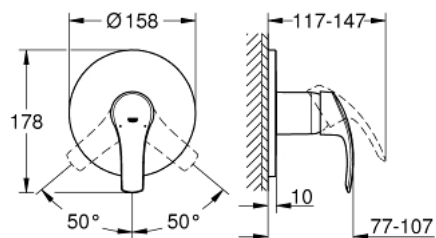

24 042 002 EUROSMART SINGLE-LEVER SHOWER MIXER

PRODUCT DESCRIPTION

- Colour: chrome
- trim set for GROHE Rapido SmartBox (35 600/35 604)
- GROHE SilkMove 46 mm ceramic cartridge
- GROHE LongLife finish
- wall escutcheon with GROHE FastFixation (covered escutcheon- and shaft sealing, covered fixing)
- metal escutcheon, retroactively 6° adjustable
- metal lever
- flow performance: outlet B or C = 30 l/min
- without roughing-in-set

24 042 002 EUROSMART SINGLE-LEVER SHOWER MIXER

SELECT SPARE PART: , July 2017 – now

- 1: Lever (Spare part-nr. 46903000)
 - 2: Escutcheon (Spare part-nr. 48428000)
 - 3: Mounting plate (Spare part-nr. 48439000)
 - 4: Shield (Spare part-nr. 02693000)
 - 5: Cartridge (Spare part-nr. 46048000)
 - 6: Ball seal dia. 9x6.8 mm (Spare part-nr. 48360000)
 - 7: Temperature limiter (Spare part-nr. 46308000)*
 - 8: Universal extension set single-lever mixers, 25 mm (Spare part-nr. 14056000)*
 - 9: Universal extension set single-lever mixers, 50 mm (Spare part-nr. 14057000)*
- * Optional accessories