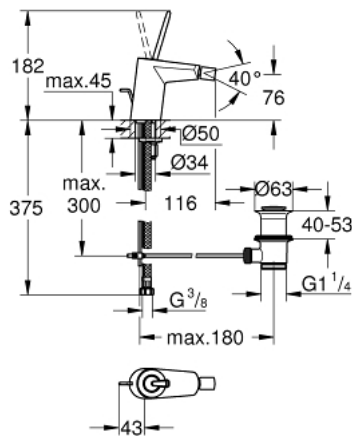

24 036 000 EURODISC JOY SINGLE-LEVER BIDET MIXER S-SIZE

PRODUCT DESCRIPTION

- Colour: chrome
- single hole installation
- metal lever
- GROHE FeatherControl Joystick cartridge
- GROHE LongLife finish
- GROHE EcoJoy - less water, perfect flow
- maximum flow rate (at 3 bar): 5 l/min
- ball-joint mousseur
- GROHE FastFixation Plus installation system
- pop-up waste set 1 1/4"
- flexible connection hoses
- min. recommended pressure 1.0 bar

24 036 000 EURODISC JOY SINGLE-LEVER BIDET MIXER S-SIZE

SELECT SPARE PART: , August 2013 – now

- 1: Lever (Spare part-nr. 46906000)
- 2: Cartridge (Spare part-nr. 46907000)
- 3: Pop-up rod (Spare part-nr. 46739000)
- 4: Shank mounting kit (Spare part-nr. 46645000)
- 5: Pop-up waste set 1 1/4" (Spare part-nr. 28910000)
- 5.1: Plug (Spare part-nr. 07182000)
- 5.2: Eccentric rod (Spare part-nr. 07052000)
- 6: Mousseur (Spare part-nr. 13998000)
- 7: Mounting wrench (Spare part-nr. 19017000)*
- 8: Eccentric rod (Spare part-nr. 07341000)*