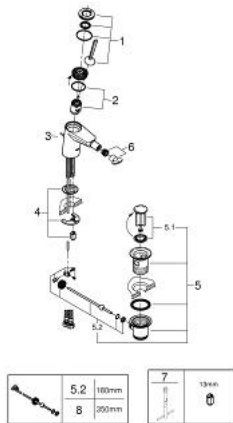

24 036 000 EURODISC JOY SINGLE-LEVER BIDET MIXER S-SIZE

PRODUCT DESCRIPTION

- Colour: chrome
- single hole installation
- metal lever
- GROHE FeatherControl Joystick cartridge
- GROHE LongLife finish
- GROHE EcoJoy - less water, perfect flow
- maximum flow rate (at 3 bar): 5 l/min
- ball-joint mousseur
- GROHE FastFixation Plus installation system
- pop-up waste set 1 1/4"
- flexible connection hoses
- min. recommended pressure 1.0 bar

24 036 000 EURODISC JOY SINGLE-LEVER BIDET MIXER S-SIZE

SELECT SPARE PART: , August 2013 – now

- 1: Lever (Spare part-nr. 46906000)
- 2: Cartridge (Spare part-nr. 46907000)
- 3: Pop-up rod (Spare part-nr. 46739000)
- 4: Shank mounting kit (Spare part-nr. 46645000)
- 5: Pop-up waste set 1 1/4" (Spare part-nr. 28910000)
- 5.1: Plug (Spare part-nr. 07182000)
- 5.2: Eccentric rod (Spare part-nr. 07052000)
- 6: Mousseur (Spare part-nr. 13998000)
- 7: Mounting wrench (Spare part-nr. 19017000)*
- 8: Eccentric rod (Spare part-nr. 07341000)*