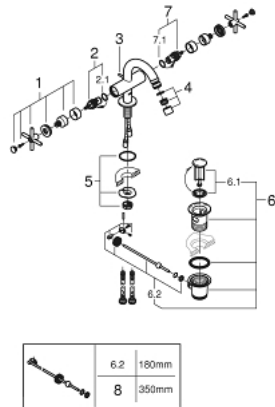

24 027 DC3 ATRIO SINGLE-HOLE BIDET MIXER M-SIZE

PRODUCT DESCRIPTION

- Colour: Supersteel
- ceramic headparts $1/2"$, 90°
- GROHE LongLife finish
- rapid installation system
- ball-joint mousseur
- bow spout
- pop-up waste set $1\frac{1}{4}"$
- flexible connection hoses
- with cross handles
- Two different sets of caps included. One set with "H" and "C" marking, one set without marking.

24 027 DC3 ATRIO SINGLE-HOLE BIDET MIXER M-SIZE

SELECT SPARE PART: , August 2018 – now

- 1: Cross handles (Spare part-nr. 18026DC3)
- 2: Ceramic headpart, 1/2" (Spare part-nr. 45883000)
- 2.1: O-ring $\varnothing 18.2 \times \varnothing 1.7$ (Spare part-nr. 0392400M)
- 3: Pop-up rod (Spare part-nr. 65196EN0)
- 4: Mousseur (Spare part-nr. 06574DC0)
- 5: Shank fastening assembly (Spare part-nr. 48409000)
- 6: Pop-up waste set 1 1/4" (Spare part-nr. 28910DC0)
- 6.1: Plug (Spare part-nr. 07182DC0)
- 6.2: Eccentric rod (Spare part-nr. 07052000)
- 7: Ceramic headpart, 1/2" (Spare part-nr. 45882000)
- 7.1: O-ring $\varnothing 18.2 \times \varnothing 1.7$ (Spare part-nr. 0392400M)
- 8: Eccentric rod (Spare part-nr. 07341000)*