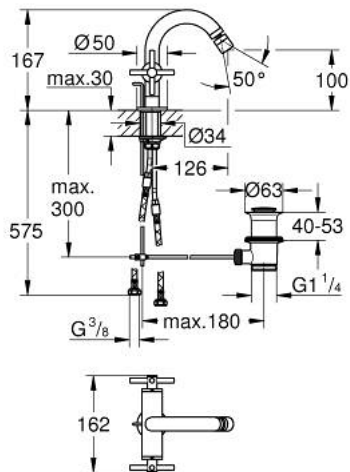

24 027 DC3 ATRIO SINGLE-HOLE BIDET MIXER M-SIZE

PRODUCT DESCRIPTION

- Colour: Supersteel
- ceramic headparts $1/2"$, 90°
- GROHE LongLife finish
- rapid installation system
- ball-joint mousseur
- bow spout
- pop-up waste set $1\frac{1}{4}"$
- flexible connection hoses
- with cross handles
- Two different sets of caps included. One set with "H" and "C" marking, one set without marking.

24 027 DC3 ATRIO SINGLE-HOLE BIDET MIXER M-SIZE

SELECT SPARE PART: , August 2018 – now

- 1: Cross handles (Spare part-nr. 18026DC3)
- 2: Ceramic headpart, 1/2" (Spare part-nr. 45883000)
- 2.1: O-ring $\varnothing 18.2 \times \varnothing 1.7$ (Spare part-nr. 0392400M)
- 3: Pop-up rod (Spare part-nr. 65196EN0)
- 4: Mousseur (Spare part-nr. 06574DC0)
- 5: Shank fastening assembly (Spare part-nr. 48409000)
- 6: Pop-up waste set 1 1/4" (Spare part-nr. 28910DC0)
- 6.1: Plug (Spare part-nr. 07182DC0)
- 6.2: Eccentric rod (Spare part-nr. 07052000)
- 7: Ceramic headpart, 1/2" (Spare part-nr. 45882000)
- 7.1: O-ring $\varnothing 18.2 \times \varnothing 1.7$ (Spare part-nr. 0392400M)
- 8: Eccentric rod (Spare part-nr. 07341000)*