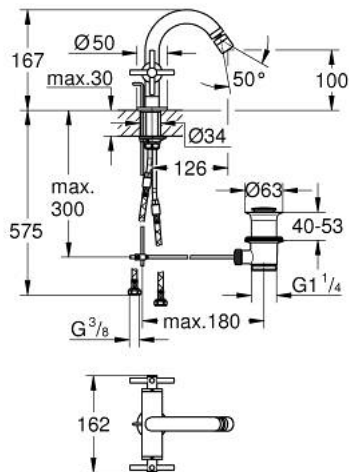

24 027 AL3 ATRIO SINGLE-HOLE BIDET MIXER M-SIZE

PRODUCT DESCRIPTION

- Colour: brushed hard graphite
- ceramic headparts $1\frac{1}{2}$ ", 90°
- GROHE LongLife finish
- rapid installation system
- ball-joint mousseur
- bow spout
- pop-up waste set $1\frac{1}{4}$ "
- flexible connection hoses
- with cross handles
- Two different sets of caps included. One set with "H" and "C" marking, one set without marking.