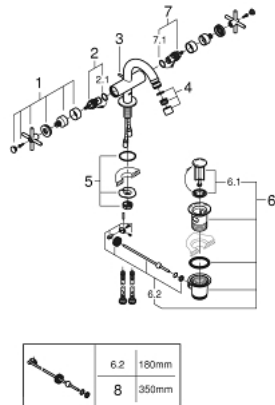

24 027 003 ATRIO SINGLE-HOLE BIDET MIXER M-SIZE

PRODUCT DESCRIPTION

- Colour: chrome
- ceramic headparts 1/2", 90°
- GROHE LongLife finish
- rapid installation system
- ball-joint mousseur
- bow spout
- pop-up waste set 1 1/4"
- flexible connection hoses
- with cross handles
- Two different sets of caps included. One set with "H" and "C" marking, one set without marking.

24 027 003 ATRIO SINGLE-HOLE BIDET MIXER M-SIZE

SELECT SPARE PART: , August 2018 – now

- 1: Cross handles (Spare part-nr. 18026003)
- 2: Ceramic headpart, 1/2" (Spare part-nr. 45883000)
- 2.1: O-ring $\varnothing 18.2 \times \varnothing 1.7$ (Spare part-nr. 0392400M)
- 3: Pop-up rod (Spare part-nr. 65196000)
- 4: Mousseur (Spare part-nr. 06574000)
- 5: Shank fastening assembly (Spare part-nr. 48409000)
- 6: Pop-up waste set 1 1/4" (Spare part-nr. 28910000)
- 6.1: Plug (Spare part-nr. 07182000)
- 6.2: Eccentric rod (Spare part-nr. 07052000)
- 7: Ceramic headpart, 1/2" (Spare part-nr. 45882000)
- 7.1: O-ring $\varnothing 18.2 \times \varnothing 1.7$ (Spare part-nr. 0392400M)
- 8: Eccentric rod (Spare part-nr. 07341000)*