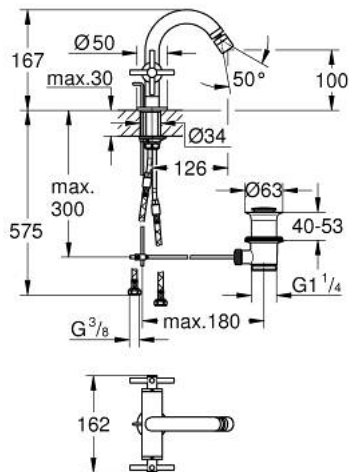

24 027 003 ATRIO SINGLE-HOLE BIDET MIXER M-SIZE

PRODUCT DESCRIPTION

- Colour: chrome
- ceramic headparts 1/2", 90°
- GROHE LongLife finish
- rapid installation system
- ball-joint mousseur
- bow spout
- pop-up waste set 1 1/4"
- flexible connection hoses
- with cross handles
- Two different sets of caps included. One set with "H" and "C" marking, one set without marking.

24 027 003 ATRIO SINGLE-HOLE BIDET MIXER M-SIZE

SELECT SPARE PART: , August 2018 – now

- 1: Cross handles (Spare part-nr. 18026003)
- 2: Ceramic headpart, 1/2" (Spare part-nr. 45883000)
- 2.1: O-ring $\varnothing 18.2 \times \varnothing 1.7$ (Spare part-nr. 0392400M)
- 3: Pop-up rod (Spare part-nr. 65196000)
- 4: Mousseur (Spare part-nr. 06574000)
- 5: Shank fastening assembly (Spare part-nr. 48409000)
- 6: Pop-up waste set 1 1/4" (Spare part-nr. 28910000)
- 6.1: Plug (Spare part-nr. 07182000)
- 6.2: Eccentric rod (Spare part-nr. 07052000)
- 7: Ceramic headpart, 1/2" (Spare part-nr. 45882000)
- 7.1: O-ring $\varnothing 18.2 \times \varnothing 1.7$ (Spare part-nr. 0392400M)
- 8: Eccentric rod (Spare part-nr. 07341000)*