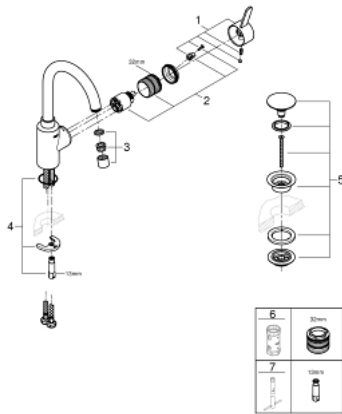

23 933 001 **EUROSMART COSMOPOLITAN SINGLE-LEVER BASIN MIXER 1/2"**
L-SIZE

PRODUCT DESCRIPTION

- Colour: chrome
- single hole installation
- metal lever
- covered lever fixing
- GROHE SilkMove 35 mm ceramic cartridge
- adjustable flow rate limiter
- GROHE LongLife finish
- GROHE EcoJoy - less water, perfect flow
- maximum flow rate (at 3 bar): 5 l/min
- Protected Water Ways no contact of water with lead or nickel inside the tap
- GROHE FastFixation installation system
- mousseur
- swivel tubular spout with stop limiter
- smooth body with push-open waste set 1 1/4"
- flexible connection hoses
- optional temperature limiter ref. no. 46 375 000

23 933 001 **EUROSMART COSMOPOLITAN SINGLE-LEVER BASIN MIXER 1/2"**
L-SIZE

SELECT SPARE PART: , February 2019 – now

- 1: Lever (Spare part-nr. 46683000)
- 2: Cartridge (Spare part-nr. 46374000)
- 3: Mousseur (Spare part-nr. 48418000)
- 4: Shank mounting kit (Spare part-nr. 46671000)
- 5: Waste set with push-open plug (Spare part-nr. 65807000)
- 6: Socket spanner (Spare part-nr. 19332000)*
- 7: Mounting wrench (Spare part-nr. 19017000)*