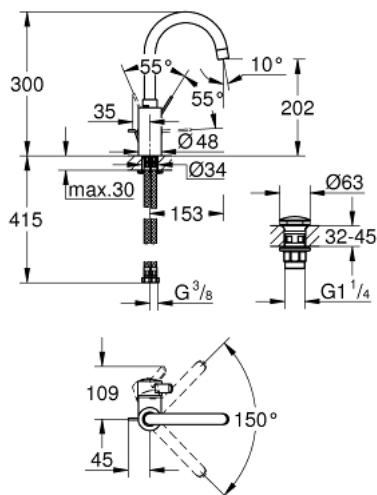

23 933 001 **EUROSMART COSMOPOLITAN SINGLE-LEVER BASIN MIXER 1/2"**
L-SIZE

PRODUCT DESCRIPTION

- Colour: chrome
- single hole installation
- metal lever
- covered lever fixing
- GROHE SilkMove 35 mm ceramic cartridge
- adjustable flow rate limiter
- GROHE LongLife finish
- GROHE EcoJoy - less water, perfect flow
- maximum flow rate (at 3 bar): 5 l/min
- Protected Water Ways no contact of water with lead or nickel inside the tap
- GROHE FastFixation installation system
- mousseur
- swivel tubular spout with stop limiter
- smooth body with push-open waste set 1 1/4"
- flexible connection hoses
- optional temperature limiter ref. no. 46 375 000

23 933 001 **EUROSMART COSMOPOLITAN SINGLE-LEVER BASIN MIXER 1/2"**
L-SIZE

SELECT SPARE PART: , February 2019 – now

- 1: Lever (Spare part-nr. 46683000)
- 2: Cartridge (Spare part-nr. 46374000)
- 3: Mousseur (Spare part-nr. 48418000)
- 4: Shank mounting kit (Spare part-nr. 46671000)
- 5: Waste set with push-open plug (Spare part-nr. 65807000)
- 6: Socket spanner (Spare part-nr. 19332000)*
- 7: Mounting wrench (Spare part-nr. 19017000)*