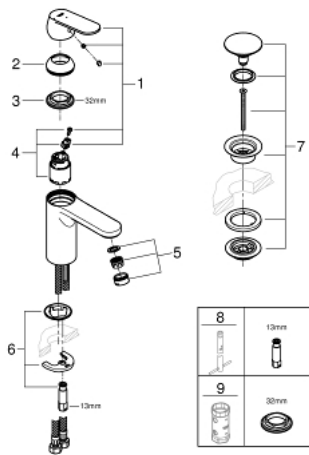

23 928 000 **EUROSMART COSMOPOLITAN SINGLE-LEVER BASIN MIXER 1/2"**  
**M-SIZE**

**PRODUCT DESCRIPTION**

- Colour: chrome
- single hole installation
- metal lever
- GROHE SilkMove 35 mm ceramic cartridge
- EcoMode - cold water flow in mid-lever position saves energy
- adjustable flow rate limiter
- adjustable minimum flow rate approx. 2.5 l/min
- temperature limiter
- GROHE LongLife finish
- GROHE EcoJoy - less water, perfect flow
- maximum flow rate (at 3 bar): 5 l/min
- GROHE FastFixation installation system with centering support
- smooth body with push-open waste set 1 1/4"
- flexible connection hoses

23 928 000 **EUROSMART COSMOPOLITAN SINGLE-LEVER BASIN MIXER 1/2"**  
**M-SIZE**

**SELECT SPARE PART:** , February 2019 – now

- 1: Lever (Spare part-nr. 46828000)
  - 2: Shield (Spare part-nr. 46492000)
  - 3: Screw coupling (Spare part-nr. 46460000)
  - 4: Cartridge (Spare part-nr. 46863000)
  - 5: Mousseur (Spare part-nr. 48159000)
  - 6: Shank mounting kit (Spare part-nr. 46671000)
  - 7: Waste set with push-open plug (Spare part-nr. 65807000)
  - 8: Mounting wrench (Spare part-nr. 19017000)\*
  - 9: Socket spanner (Spare part-nr. 19332000)\*
- \* Optional accessories