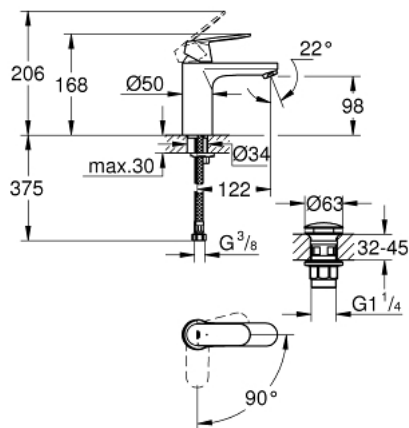

23 928 000 **EUROSMART COSMOPOLITAN SINGLE-LEVER BASIN MIXER 1/2"**  
**M-SIZE**

**PRODUCT DESCRIPTION**

- Colour: chrome
- single hole installation
- metal lever
- GROHE SilkMove 35 mm ceramic cartridge
- EcoMode - cold water flow in mid-lever position saves energy
- adjustable flow rate limiter
- adjustable minimum flow rate approx. 2.5 l/min
- temperature limiter
- GROHE LongLife finish
- GROHE EcoJoy - less water, perfect flow
- maximum flow rate (at 3 bar): 5 l/min
- GROHE FastFixation installation system with centering support
- smooth body with push-open waste set 1 1/4"
- flexible connection hoses

23 928 000 **EUROSMART COSMOPOLITAN SINGLE-LEVER BASIN MIXER 1/2"**  
**M-SIZE**

**SELECT SPARE PART:** , February 2019 – now

- 1: Lever (Spare part-nr. 46828000)
  - 2: Shield (Spare part-nr. 46492000)
  - 3: Screw coupling (Spare part-nr. 46460000)
  - 4: Cartridge (Spare part-nr. 46863000)
  - 5: Mousseur (Spare part-nr. 48159000)
  - 6: Shank mounting kit (Spare part-nr. 46671000)
  - 7: Waste set with push-open plug (Spare part-nr. 65807000)
  - 8: Mounting wrench (Spare part-nr. 19017000)\*
  - 9: Socket spanner (Spare part-nr. 19332000)\*
- \* Optional accessories